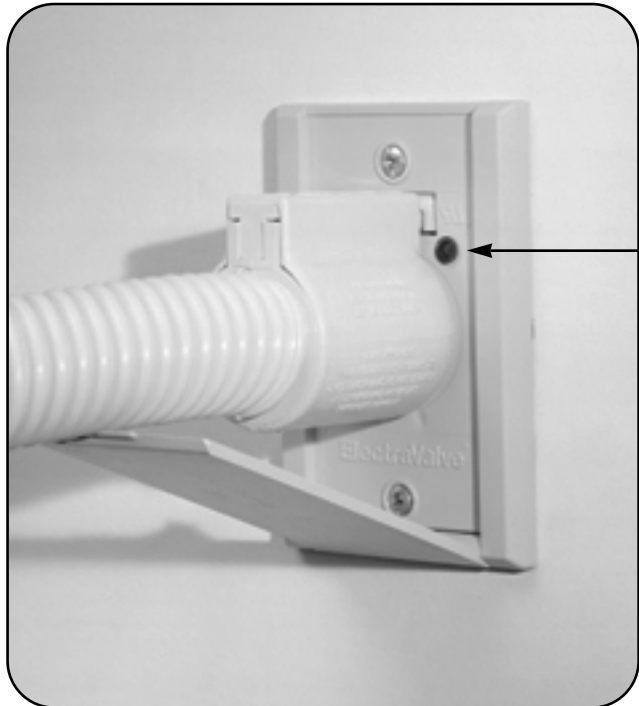

CI395V Inlet

Light changes from Green to Amber

CI395V Ivory ElectraValve®, Direct Connect Inlet with Status Indicating Light

NuTone's CI395 Series Electra Valve® Direct Connect Inlet with status indicating light offers both the convenience of directly plugging into standard household 120vac without the need for an extension cord along with the handy check and change bag reminder provided by the status indicating light. Built-in low voltage terminals allow the system to be turned on using a switched hose. Break-resistant cover closes and seals when hose is removed.

FEATURES:

- To be used with all Advantage Series Power Units & CH615 or CH620 hoses
- Status indicating light uses existing Low Voltage lead wires. No additional wires are needed

- Ivory

SPECIFICATIONS:

Use	With all Nutone Advantage Series Power Units & CH615 or CH620 hoses
Finish	Textured Ivory
Installation	Use CI395RK Rough-in kit
Size	3½" W x 5¾" H x ¾" D