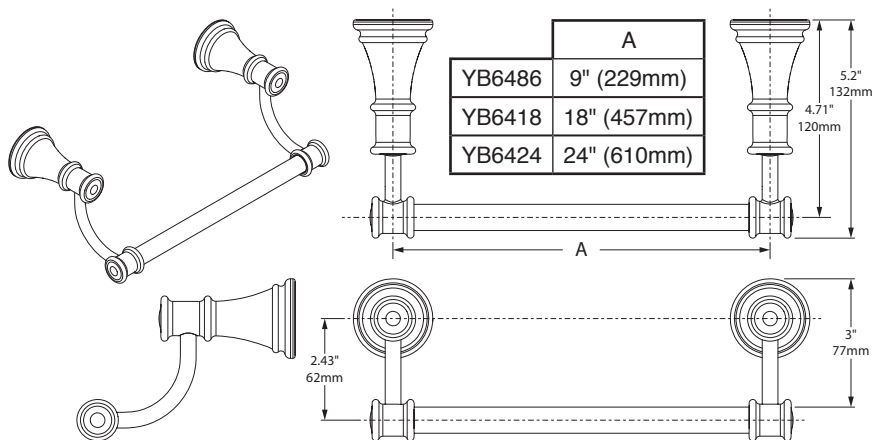

### Stock Numbers:

- YB6486CH – 9" Towel Bar  
Chrome
- YB6486BN – 9" Towel Bar  
Brushed Nickel
- YB6486ORB – 9" Towel Bar  
Oil Rubbed Bronze
- YB6486NL – 9" Towel Bar  
Polished Nickel
- YB6418CH – 18" Towel Bar  
Chrome
- YB6418BN – 18" Towel Bar  
Brushed Nickel
- YB6418ORB – 18" Towel Bar  
Oil Rubbed Bronze
- YB6418NL – 18" Towel Bar  
Polished Nickel
- YB6424CH – 24" Towel Bar  
Chrome
- YB6424BN – 24" Towel Bar  
Brushed Nickel
- YB6424ORB – 24" Towel Bar  
Oil Rubbed Bronze
- YB6424NL – 24" Towel Bar  
Polished Nickel

### Dimensions: