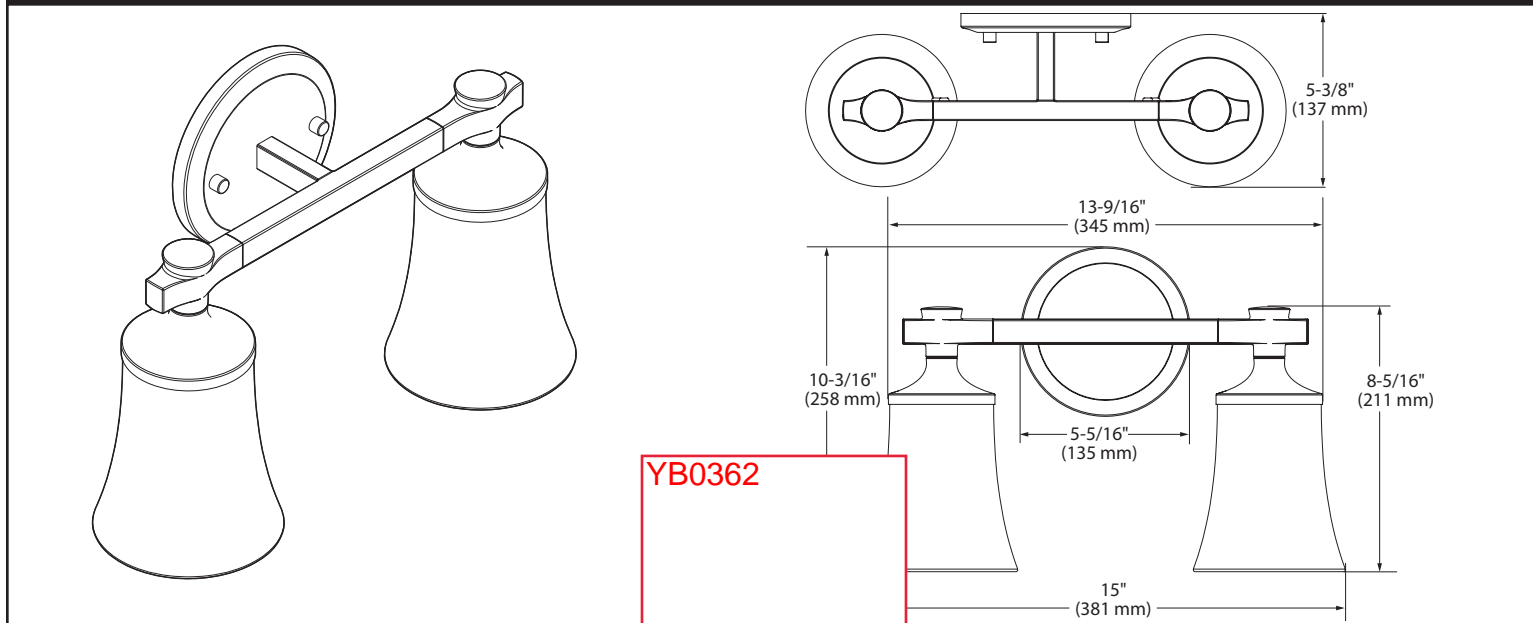

### 2-Globe Light Fixture

#### Dimensions: