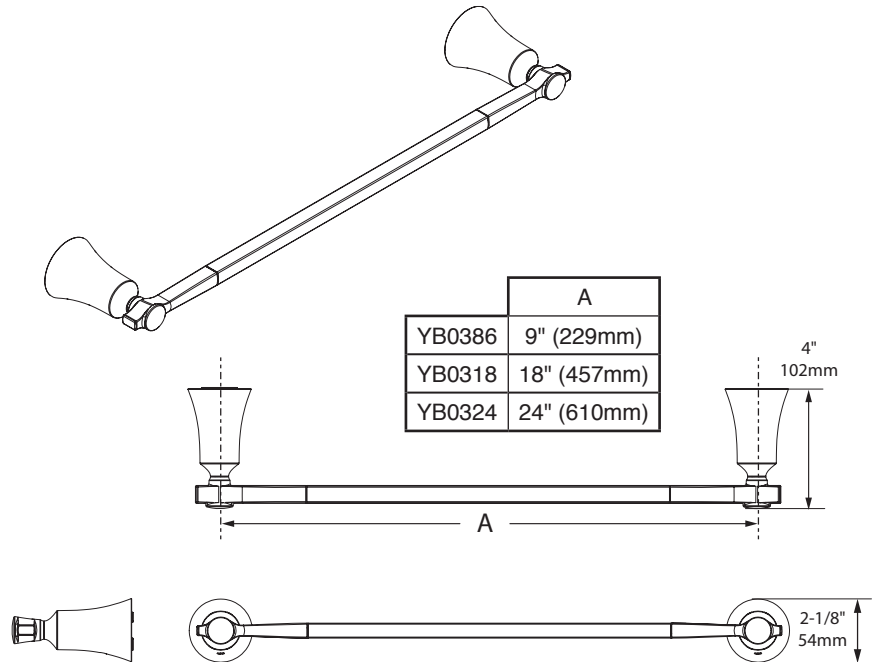

# Flara™ Accessories Technical Specification

## Towel Bar

### Dimensions:

### Installation Instructions:

1. Position the mounting template on the wall in the desired location.
2. Using a level, align the template and tape it to the wall.
3. Using the horizontal holes for drywall installation OR the vertical holes for installation into a stud, mark the hole locations at each mounting post for your corresponding product OR drill two 1/4" pilot holes at the corresponding location.
4. Remove the template from the wall.
5. Using a #2 Phillips head screwdriver, screw the provided anchors into the wall until flush.
6. Remove mounting post from the product assemblies by loosening each set screw with the provided hex wrench.
7. One at a time, place each mounting post over the anchors (with the arrow facing up) and insert provided screws through the post into the anchors.
8. Tighten screws.
9. Assemble the towel bar and posts.
10. While assembled, position each end post with setscrews facing down and place over both mounting posts. Tighten the setscrew at the bottom of each post.