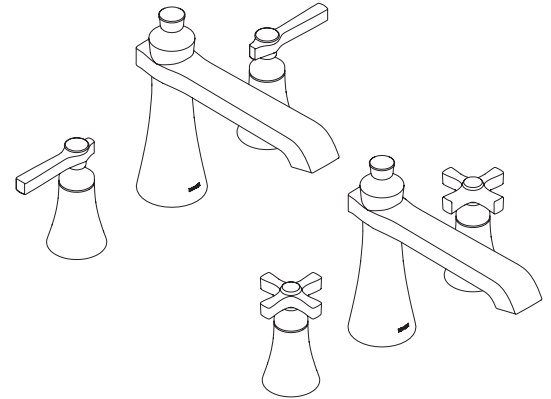

DESCRIPTION

- Metal construction with various finishes identified by suffix

OPERATION

- Lever and cross style handles
- Rotate hot side handle counterclockwise to open (clockwise to close) and the cold side handle clockwise to open and (counterclockwise to close)

FLARA™
Two-Handle Roman Tub
Faucet Trim

Models: TS926 series (lever handle)

Models: TS927 series (cross handle)

Valves: 4792, 4793, 4794,
4796, 4797, 4798

CRITICAL DIMENSIONS

(DO NOT SCALE)