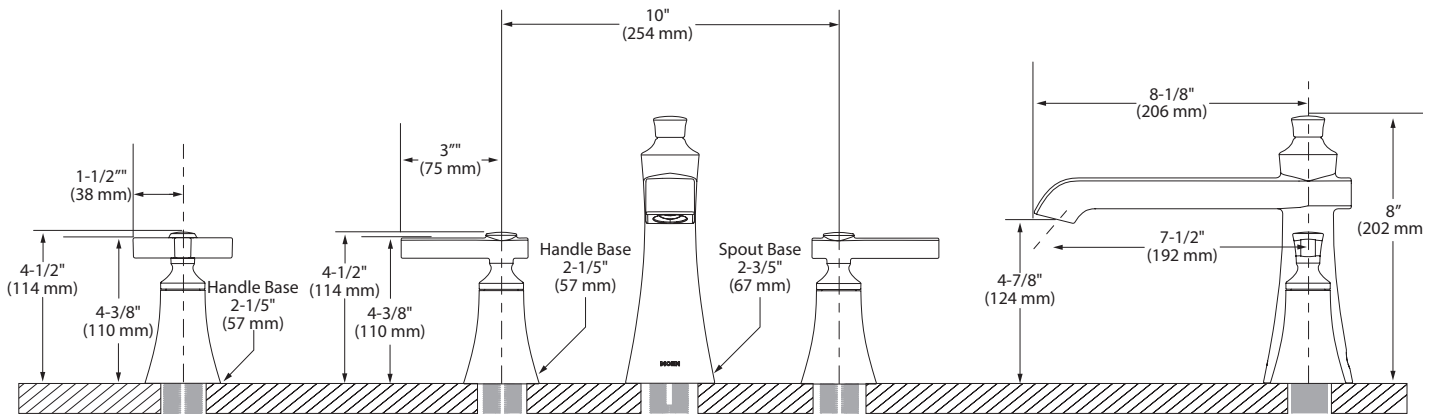

DESCRIPTION

- Metal construction with various finishes identified by suffix

OPERATION

- Lever and cross style handles
- Rotate hot side handle counterclockwise to open (clockwise to close) and the cold side handle clockwise to open and (counterclockwise to close)

FLARA™
Two-Handle Roman Tub
Faucet Trim

Models: TS926 series (lever handle)

Models: TS927 series (cross handle)

Valves: 4792, 4793, 4794,
4796, 4797, 4798

CRITICAL DIMENSIONS

(DO NOT SCALE)