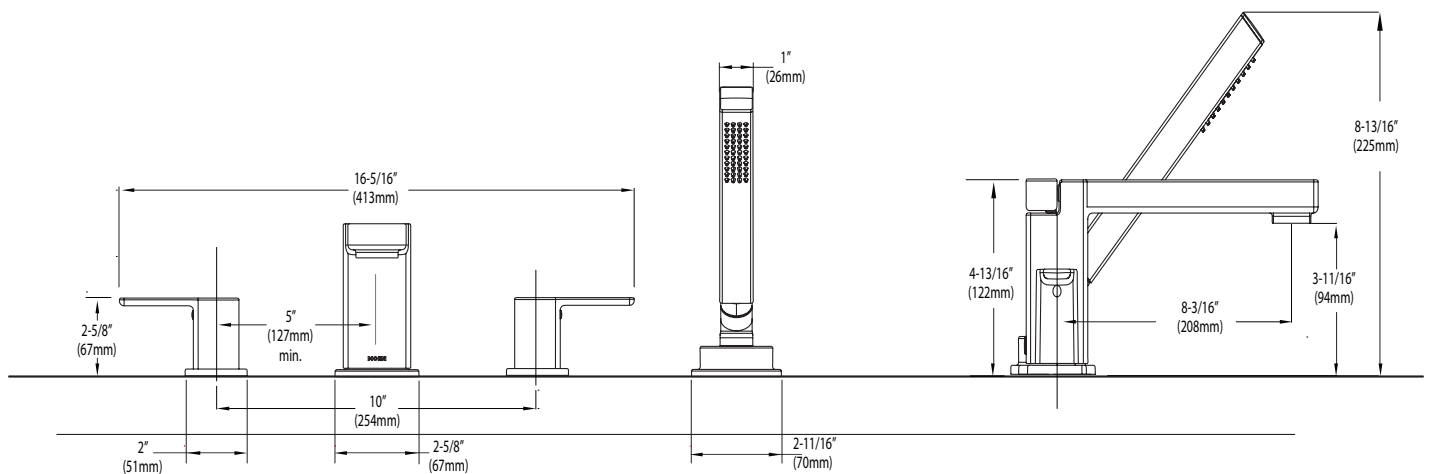

90 degree™ Two-Handle Roman Tub Faucet Trim w/Built In Diverter Valve

Models: TS914 series

Valves: 9992, 9993

Handshower S3879EP

CRITICAL DIMENSIONS

(DO NOT SCALE)