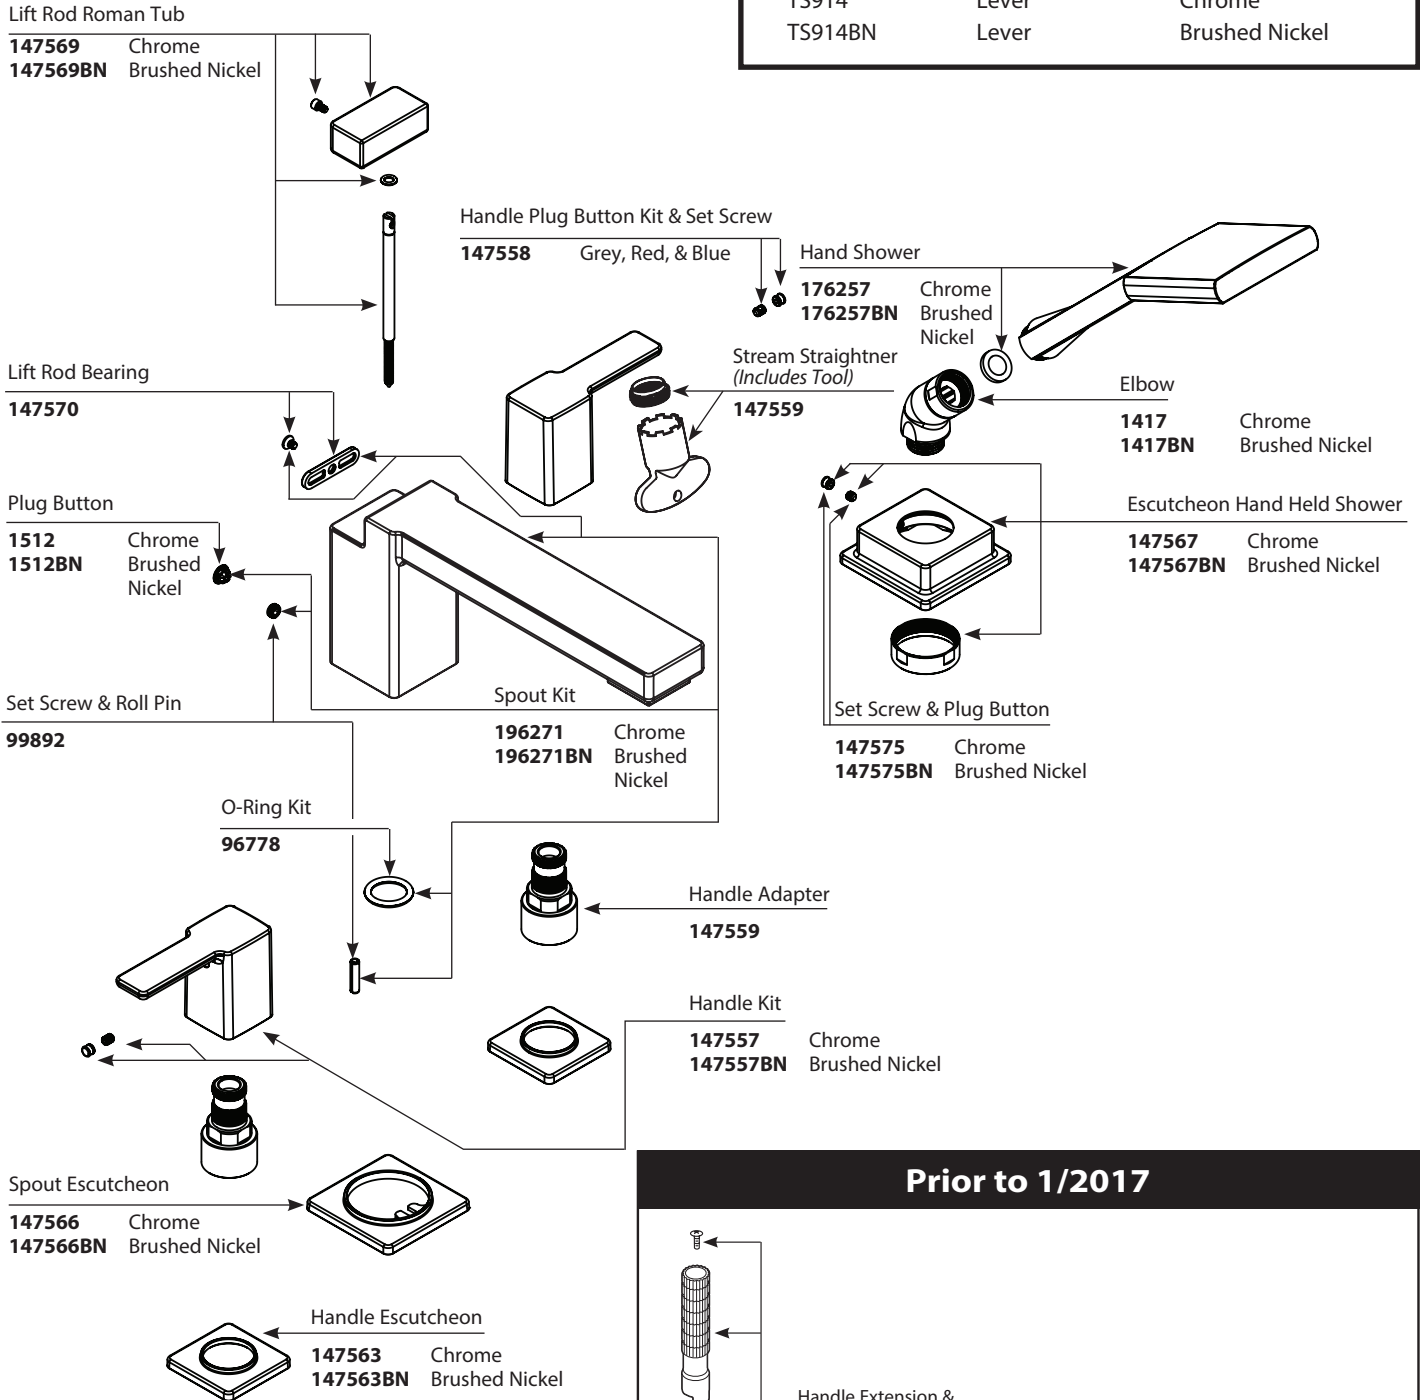

■ Order by Part Number

■ Trim can be used with either the 9992 and 9993 valve

90 DEGREE™		
Deck Mount Two-Handle Roman Tub Faucet Trim with Handheld Shower		
MODEL	HANDLE	FINISH
TS914	Lever	Chrome
TS914BN	Lever	Brushed Nickel

**Prior to 1/2017**

Handle Extension & Escutcheon Adjuster (For valves sold before 8/08)  
106378

Escutcheon Adjuster (For valves sold after 8/08)  
142981