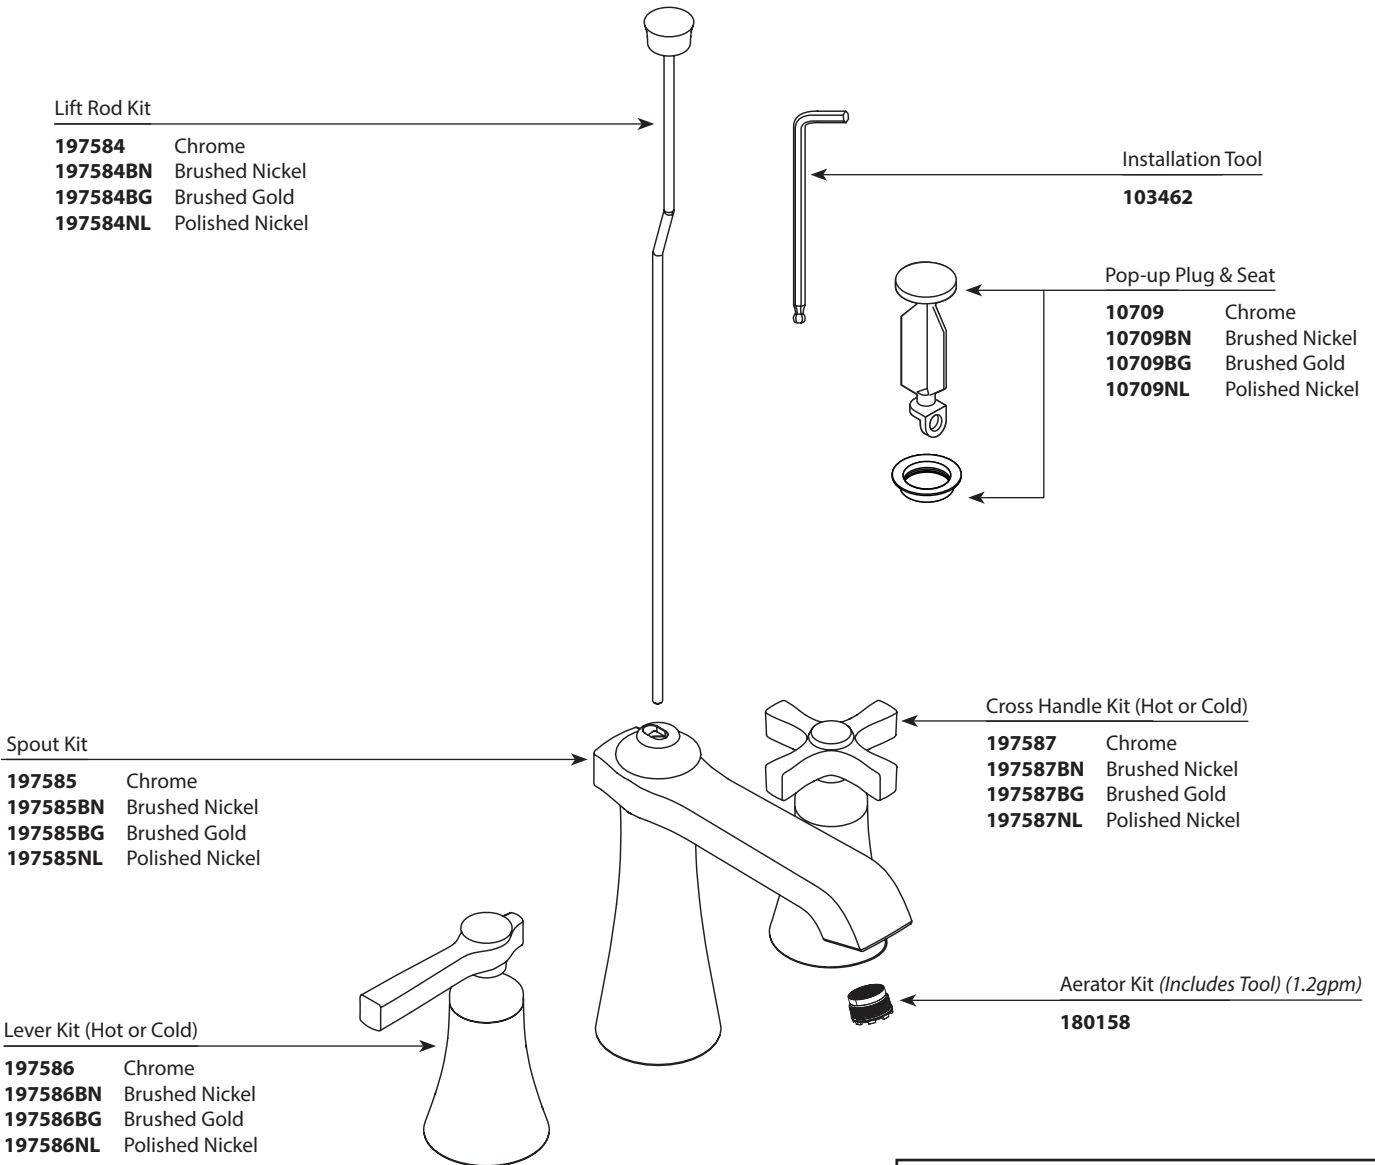

■ Order by Part Number

■ Trim can be used with 9000, 69000 valves

FLARA™ Two-Handle Widespread Lavatory Faucet Trim		
MODEL	HANDLE	FINISH
TS6984	Lever	Chrome
TS6984BN	Lever	Brushed Nickel
TS6984BG	Lever	Brushed Gold
TS6984NL	Lever	Polished Nickel
TS6985	Cross	Chrome
TS6985BN	Cross	Brushed Nickel
TS6985BG	Cross </td <td>Brushed Gold</td>	Brushed Gold
TS6985NL	Cross	Polished Nickel

Optional: Red & Blue Temp. Ind. Rings	
193513	For Chrome, Brushed Nickel, Brushed Gold and Polished Nickel