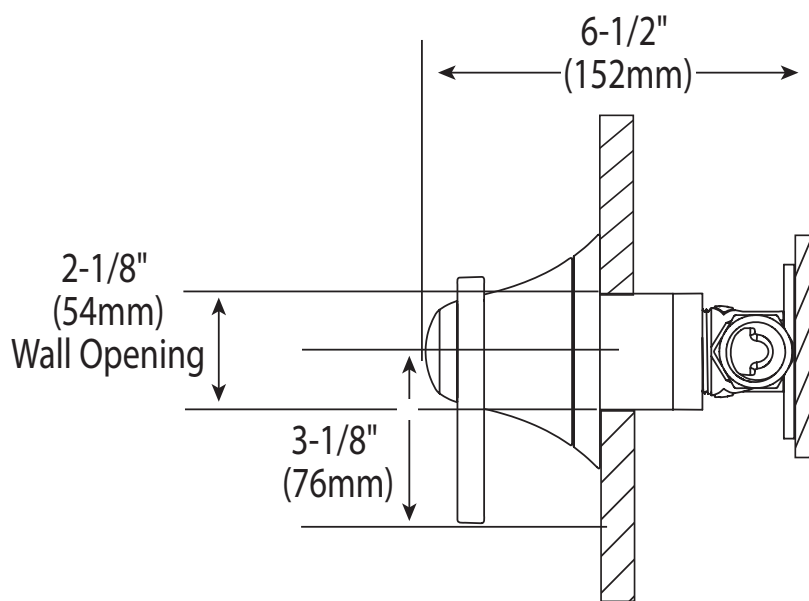

DESCRIPTION

- Metal construction with various finishes identified by suffix
- For use with S3600 3/4" volume control valve

OPERATION

- Lever style handle operation

CARTRIDGE

- 130157 volume ceramic disk cartridge design

FLARA™
Single Function Flow Valve Trim

Models: TS4202 series

Valve: S3600 (sold separately)

CRITICAL DIMENSIONS

(DO NOT SCALE)