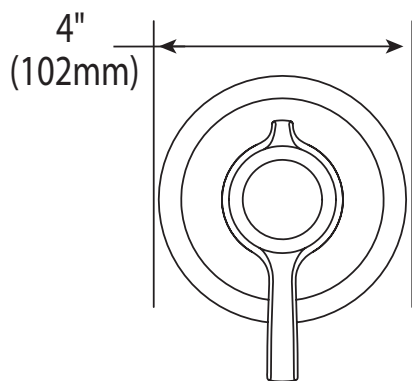

DESCRIPTION

- Metal construction with various finishes identified by suffix
- For use with S3600 3/4" volume control valve

OPERATION

- Lever style handle operation

CARTRIDGE

- 130157 volume ceramic disk cartridge design

FLARA™
Single Function Flow Valve Trim

Models: TS4202 series

Valve: S3600 (sold separately)

CRITICAL DIMENSIONS

(DO NOT SCALE)