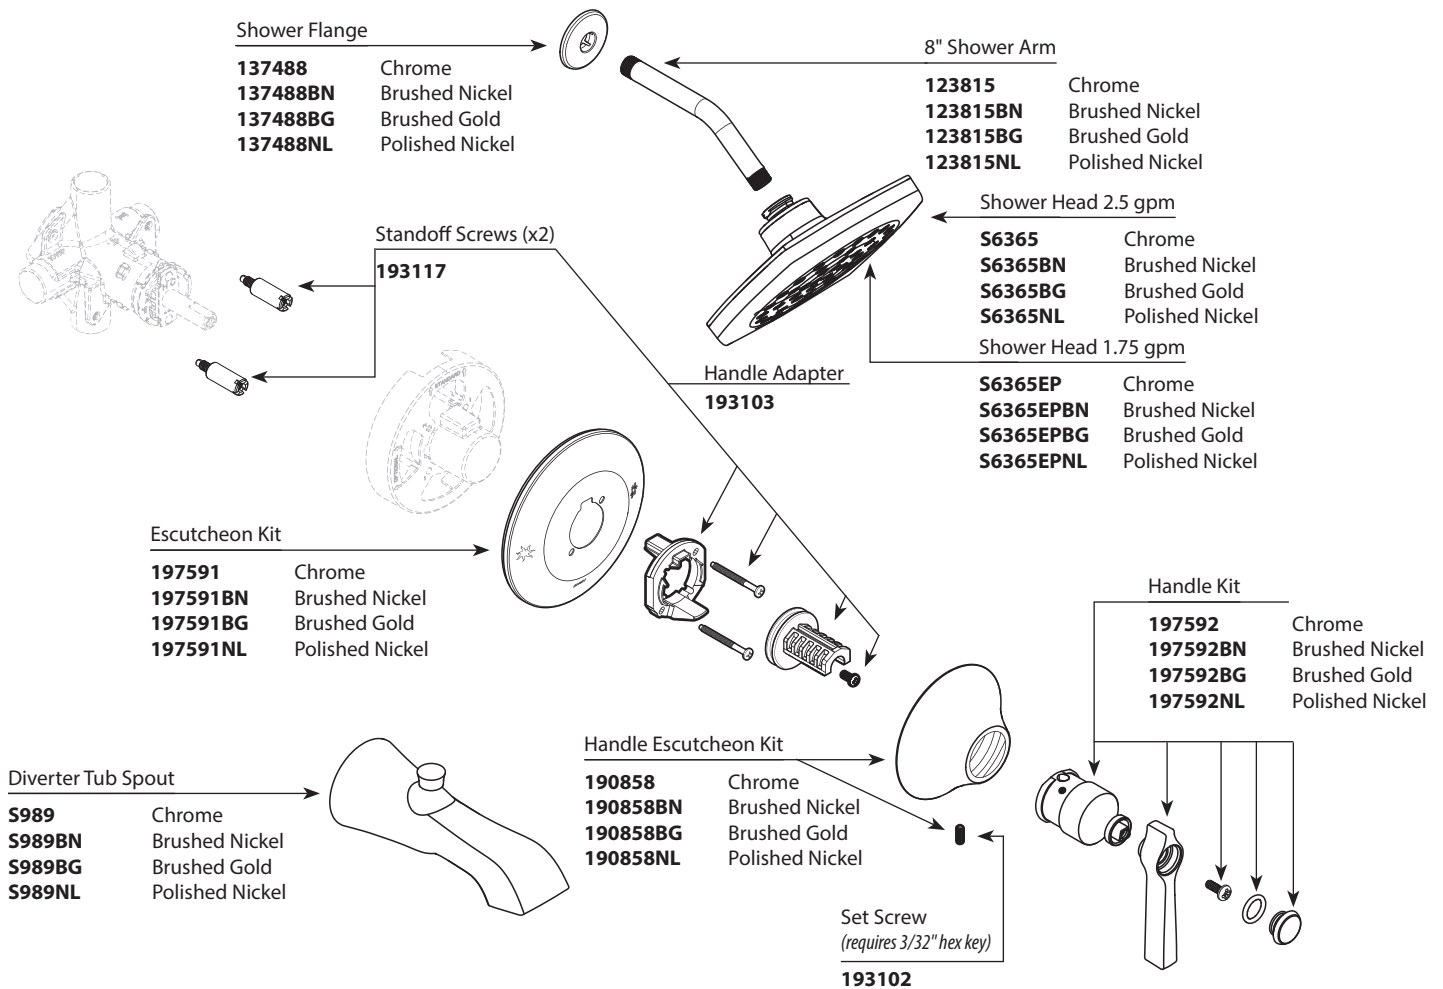

- Order by Part Number
- Trim can be used with 62300 series or 2500 series valve

FLARA™ Single-Handle Posi-Temp® Trim			
<u>Valve Trim Only</u>	<u>Shower Trim Only</u>	<u>Comb Shower Trim</u>	<u>Finish</u>
TS2911	TS2912	TS2913	Chrome
TS2911BN	TS2912BN	TS2913BN	Brushed Nickel
TS2911BG	TS2912BG	TS2913BG	Brushed Gold
TS2911NL	TS2912NL	TS2913NL	Polished Nickel
	TS2912EP	TS2913EP	Chrome
	TS2912EPBN	TS2913EPBN	Brushed Nickel
	TS2912EPBG	TS2913EPBG	Brushed Gold
	TS2912EPNL	TS2913EPNL	Polished Nickel
	TS2912NH	TS2913NH	Chrome
	TS2912NHBN	TS2913NHBN	Brushed Nickel
	TS2912NHBG	TS2913NHBG	Brushed Gold
	TS2912NHNL	TS2913NHNL	Polished Nickel

EP = 1.75gpm head
NH = no head

Optional Handle Extension Kit

193114