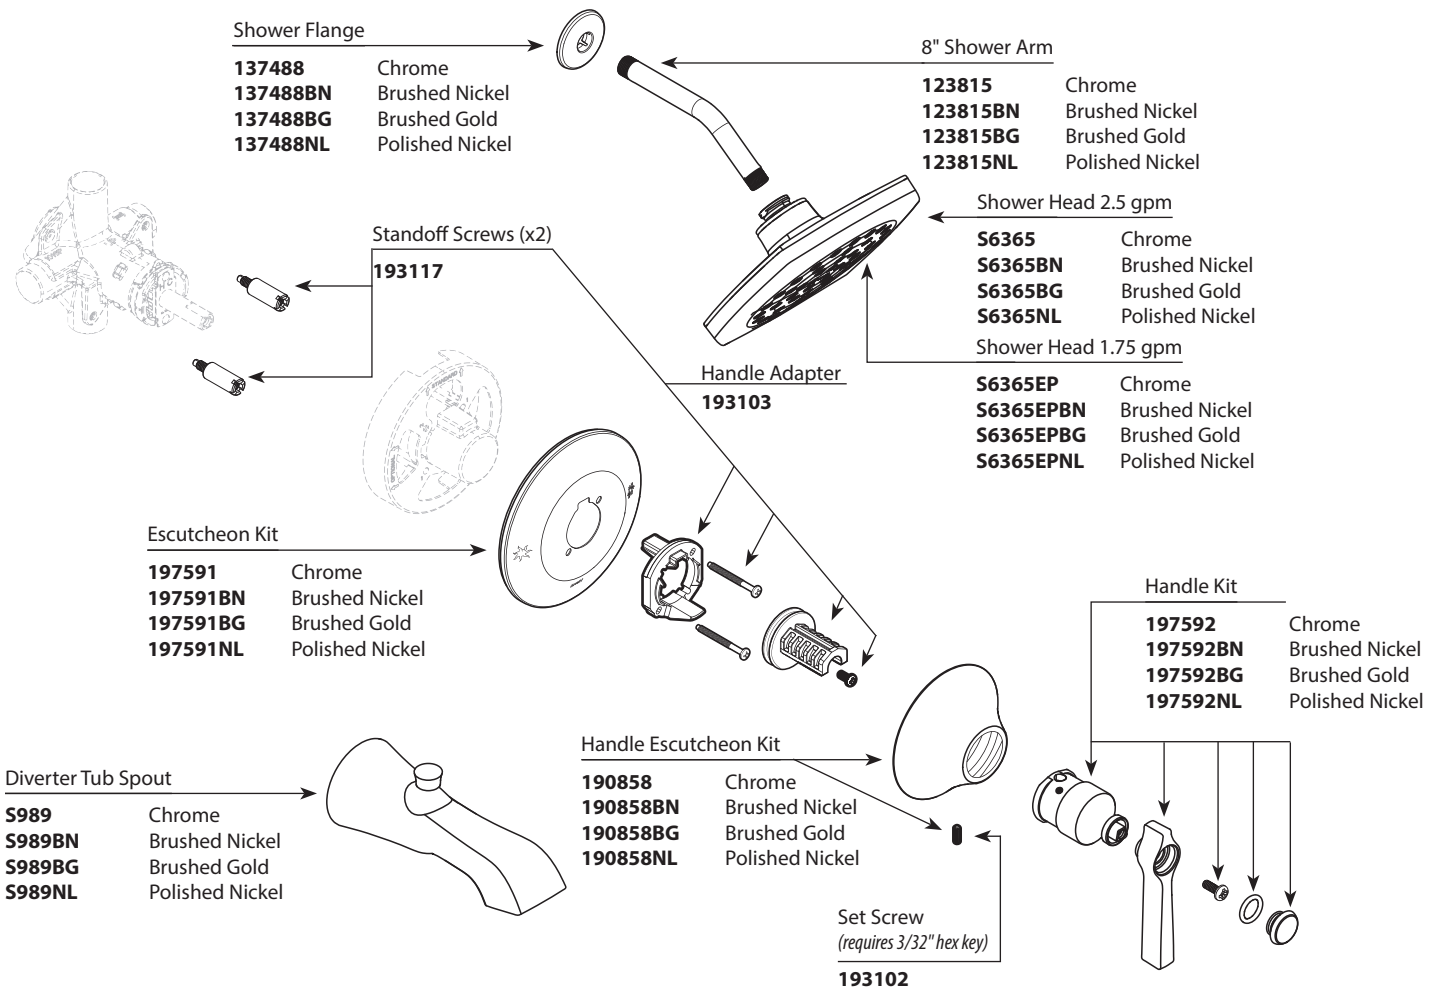

- Order by Part Number
- Trim can be used with 62300 series or 2500 series valve

FLARA™ Single-Handle Posi-Temp® Trim			
Valve Trim Only	Shower Trim Only	Tab Shower Trim	Finish
TS2911	TS2912	TS2913	Chrome
TS2911BN	TS2912BN	TS2913BN	Brushed Nickel
TS2911BG	TS2912BG	TS2913BG	Brushed Gold
TS2911NL	TS2912NL	TS2913NL	Polished Nickel
	TS2912EP	TS2913EP	Chrome
	TS2912EPBN	TS2913EPBN	Brushed Nickel
	TS2912EPBG	TS2913EPBG	Brushed Gold
	TS2912EPNL	TS2913EPNL	Polished Nickel
	TS2912NH	TS2913NH	Chrome
	TS2912NHBN	TS2913NHBN	Brushed Nickel
	TS2912NHBG	TS2913NHBG	Brushed Gold
	TS2912NHNL	TS2913NHNL	Polished Nickel

EP = 1.75gpm head
NH = no head

Optional Handle Extension Kit
193114