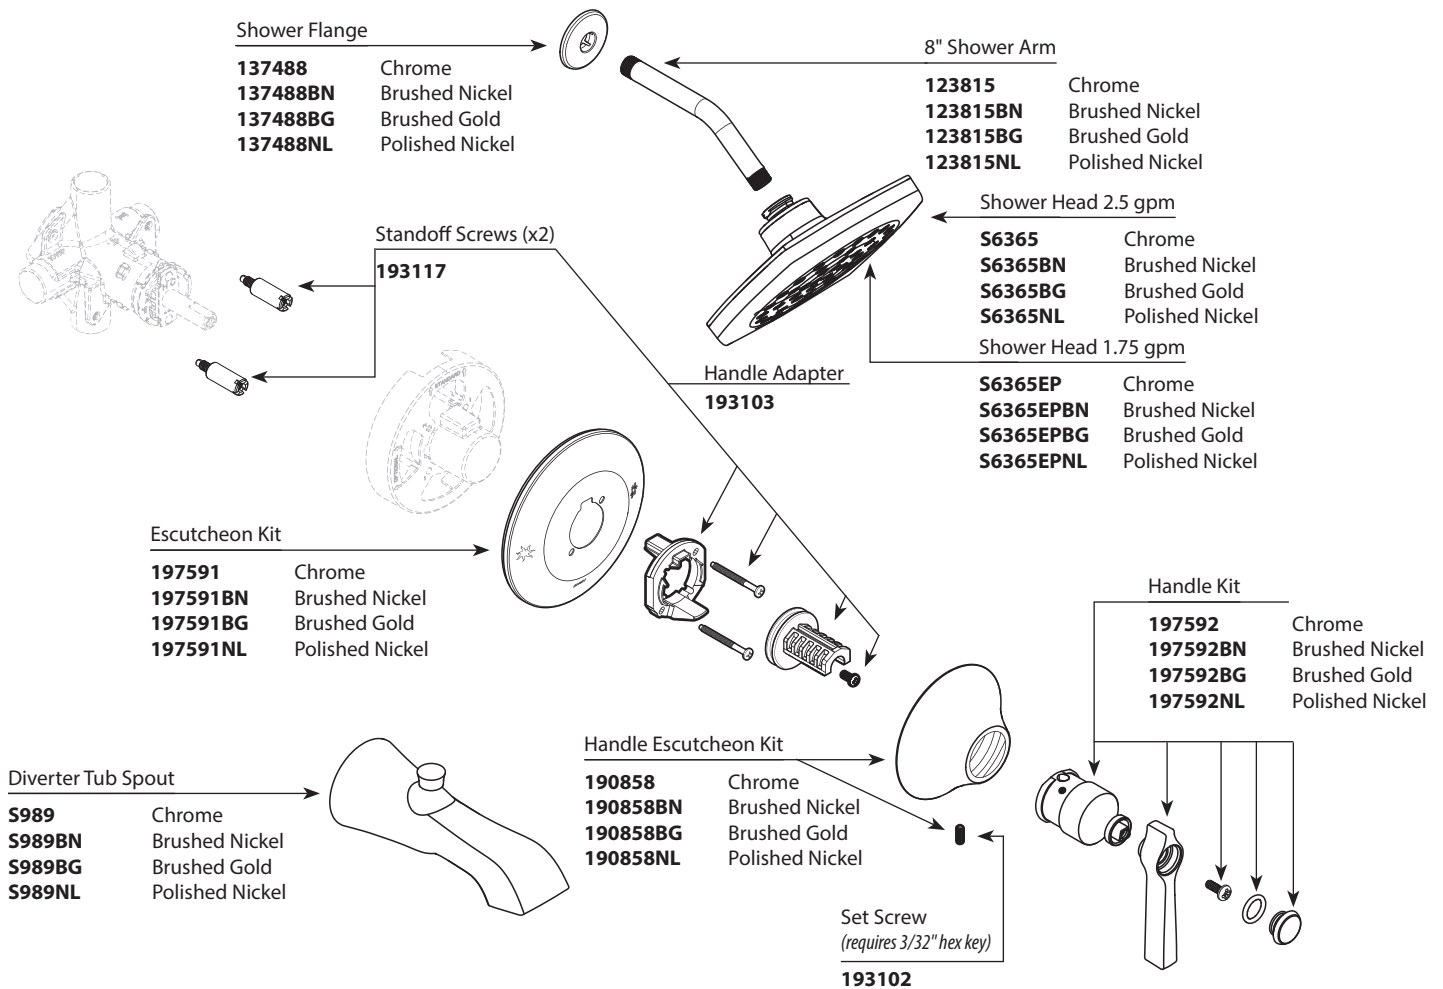

- Order by Part Number
- Trim can be used with 62300 series or 2500 series valve

FLARA™ Single-Handle Posi-Temp® Trim			
Valve Trim Only	Shower Trim Only	Tab Shower Trim	Finish
TS2911	TS2912	TS2913	Chrome
TS2911BN	TS2912BN	TS2913BN	Brushed Nickel
TS2911BG	TS2912BG	TS2913BG	Brushed Gold
TS2911NL	TS2912NL	TS2913NL	Polished Nickel
	TS2912EP	TS2913EP	Chrome
	TS2912EPBN	TS2913EPBN	Brushed Nickel
	TS2912EPBG	TS2913EPBG	Brushed Gold
	TS2912EPNL	TS2913EPNL	Polished Nickel
	TS2912NH	TS2913NH	Chrome
	TS2912NHBN	TS2913NHBN	Brushed Nickel
	TS2912NHBG	TS2913NHBG	Brushed Gold
	TS2912NHNL	TS2913NHNL	Polished Nickel

EP = 1.75gpm head
NH = no head

Optional Handle Extension Kit
193114