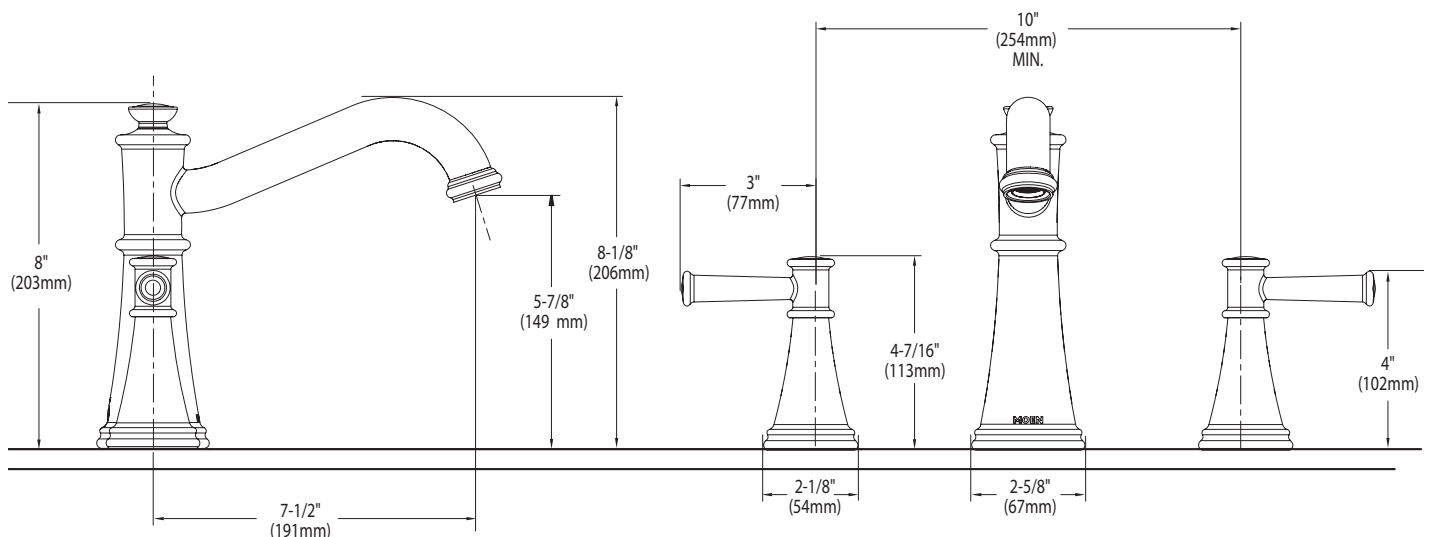

DESCRIPTION

- Metal construction with various finishes identified by suffix

OPERATION

- Lever style handles
- Rotate hot side handle counterclockwise to open (clockwise to close) and the cold side handle clockwise to open and (counterclockwise to close)

Belfield™ Two-Handle Roman Tub Faucet Trim

Models: T9023 series (lever handle)

Valves: 4792, 4793, 4794, 4796, 4797, 4798

CRITICAL DIMENSIONS

(DO NOT SCALE)