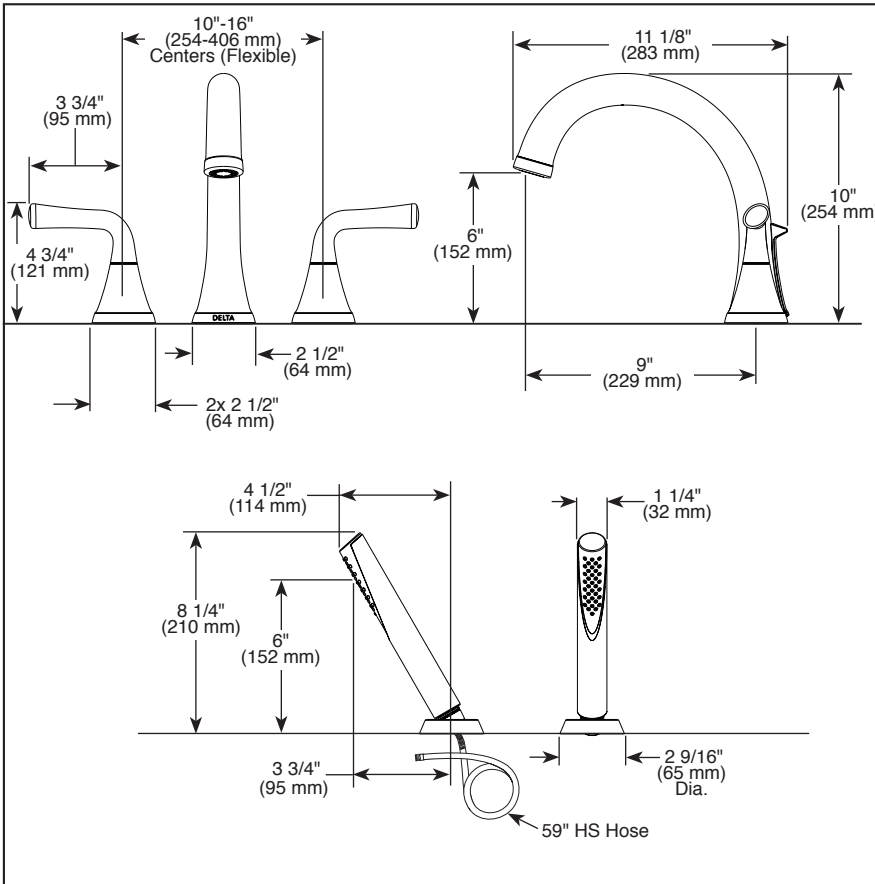

Submitted Model No.: \_\_\_\_\_

Specific Features: \_\_\_\_\_

▲ Designate proper finish suffix

see what Delta can do™

## ROMAN TUB/WHIRLPOOL FAUCET TRIM

- Kayra™ Bath Collection
- Three Hole Installation (T2733 Series)
- Four Hole Installation (T4733 Series)

### STANDARD SPECIFICATIONS:

- Temperature and volume controlled with handles
- Rough-In kit must also be ordered to complete installation
  - R4707 for four hole
  - R2700 or R2707 for three hole
  - RP23601 for three hole 10" fixed installation
 There are separate specification sheets on each rough-in kit if more details are required.
- Hand shower includes certified double check valves for backflow prevention (T4732)
- Hand shower max flow rate 1.75 gpm @ 80 psi, 6.6 L/min @ 550 kPa
- Hot/cold indicators