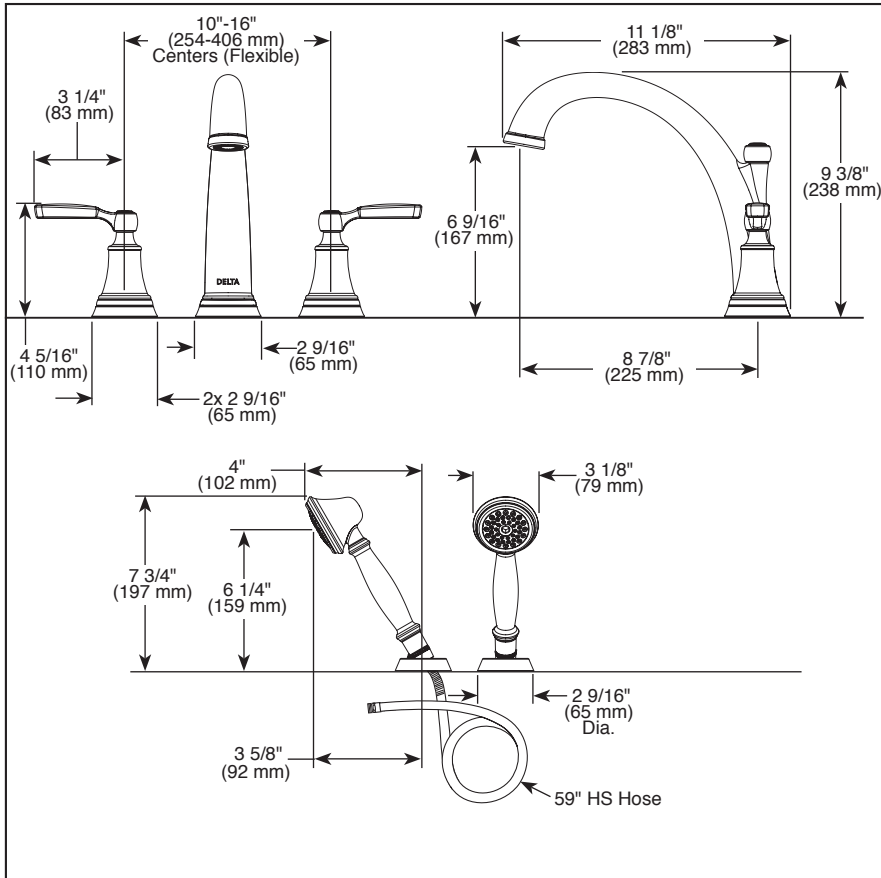

Submitted Model No.: _____

Specific Features: _____

▲ Designate proper finish suffix

see what Delta can do™

ROMAN TUB/WHIRLPOOL FAUCET TRIM

- Woodhurst™ Bath Collection
- Three Hole Installation (T2732 Series)
- Four Hole Installation (T4732 Series)

STANDARD SPECIFICATIONS:

- Temperature and volume controlled with handles
- Rough-In kit must also be ordered to complete installation
 - R4707 for four hole
 - R2700 or R2707 for three hole
 - R23601 for three hole 10" fixed installation
 There are separate specification sheets on each rough-in kit if more details are required.
- Hand shower includes certified double check valves for backflow prevention (T4732)
- Hand shower flowrate max. 1.75 gpm @ 80 psi, 6.6 L/min @ 550 kPa
- Hot/cold indicators

COMPLETE VALVE COMPLIES WITH:

- ASME A112.18.1 / CSA B125.1
-  Indicates compliance to - Valve control only ICC/ANSI A117.1
- EPA WaterSense® - Applies to hand shower only-RP46680