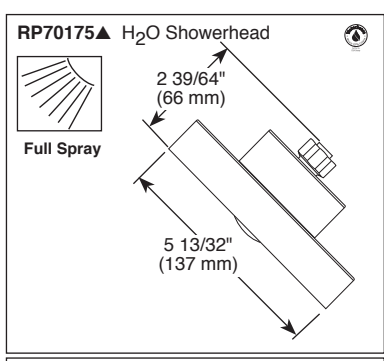

COMPLIES WITH:

- ASME A112.18.1 / CSA B125.1
- ASME 1016
- Indicates compliance to ICC/ANSI A117.1 - Valve control only
- EPA WaterSense®

▲ Designate Proper Finish Suffix