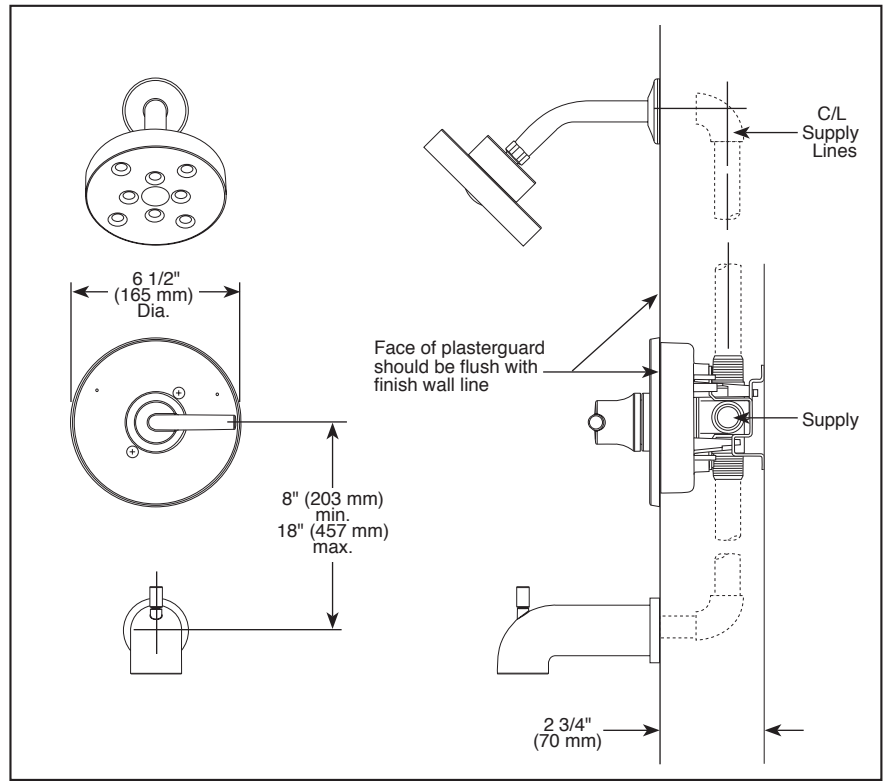

TUB AND SHOWER FAUCET TRIM

- Trinsic® Bath Collection
- Valve Only (T14059)
- Tub Only (T14159)
- Shower Only (T14259)
- Tub/Shower (T14459)

Submitted Model No.: _____
 Specific Features: _____

FEATURES:

- Monitor® 14 Series pressure balanced single handle bath mixing valve trim
- Single function H₂Okinetic® Technology showerhead

STANDARD SPECIFICATIONS:

- Maintains a balanced pressure of hot and cold water even when a valve is turned on or off elsewhere in the system.
- For use with MultiChoice® Universal rough valve body. (R10000 Series)
- Lever handle.
- Temperature only controlled with handle.
- Field adjustable means to limit handle rotation into hot water zone.
- 120° maximum handle rotation.
- 2.0 gpm @ 80 PSI.
- Red/blue pad print temperature indicators on escutcheon.
- "LHD" models indicate less showerhead.
- 1/2" CWT slip-on and spout adapter.
- Stem extension kit RP77991 can be ordered to allow for an additional 1 3/4" wall thickness. RP77991 ships with chrome escutcheon screws. For special finishes also order RP12630 escutcheon screws in desired finish.

COMPLIES WITH:

- ASME A112.18.1 / CSA B125.1
- ASME 1016
- Indicates compliance to ICC/ANSI A117.1 - Valve control only
- EPA WaterSense®

▲ Designate Proper Finish Suffix

Delta reserves the right (1) to make changes in specifications and materials, and (2) to change or discontinue models, both without notice or obligation. Dimensions are for reference only. See current full-line price book or www.deltafaucet.com for finish options and product availability.