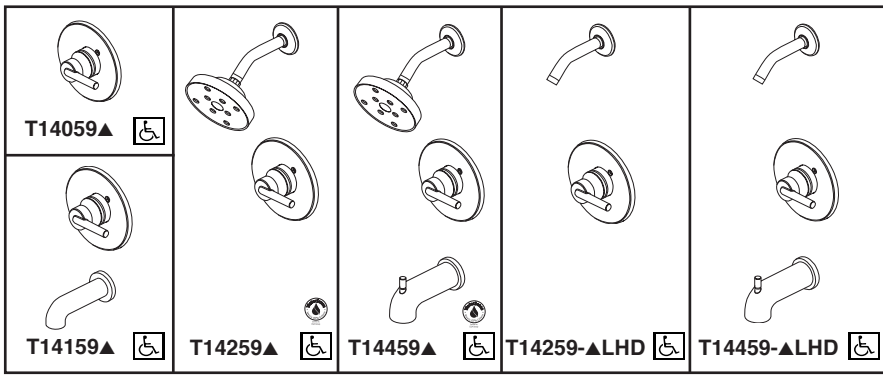

TUB AND SHOWER FAUCET TRIM

- Trinsic® Bath Collection
- Valve Only (T14059)
- Tub Only (T14159)
- Shower Only (T14259)
- Tub/Shower (T14459)

Submitted Model No.: _____
 Specific Features: _____

FEATURES:

- Monitor® 14 Series pressure balanced single handle bath mixing valve trim
- Single function H₂Okinetic® Technology showerhead

STANDARD SPECIFICATIONS:

- Maintains a balanced pressure of hot and cold water even when a valve is turned on or off elsewhere in the system.
- For use with MultiChoice® Universal rough valve body. (R10000 Series)
- Lever handle.
- Temperature only controlled with handle.
- Field adjustable means to limit handle rotation into hot water zone.
- 120° maximum handle rotation.
- 2.0 gpm @ 80 PSI.
- Red/blue pad print temperature indicators on escutcheon.
- "LHD" models indicate less showerhead.
- 1/2" CWT slip-on and spout adapter.
- Stem extension kit RP77991 can be ordered to allow for an additional 1 3/4" wall thickness. RP77991 ships with chrome escutcheon screws. For special finishes also order RP12630 escutcheon screws in desired finish.

COMPLIES WITH:

- ASME A112.18.1 / CSA B125.1
- ASME 1016
- Indicates compliance to ICC/ANSI A117.1 - Valve control only
- EPA WaterSense®

▲ Designate Proper Finish Suffix

Delta reserves the right (1) to make changes in specifications and materials, and (2) to change or discontinue models, both without notice or obligation. Dimensions are for reference only. See current full-line price book or www.deltafaucet.com for finish options and product availability.