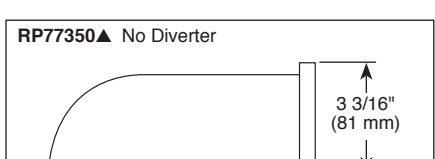

COMPLIES WITH:

- ASME A112.18.1 / CSA B125.1
- ASME 1016
- Indicates compliance to ICC/ANSI A117.1 - Valve control only
- EPA WaterSense®

▲ Designate Proper Finish Suffix

Delta reserves the right (1) to make changes in specifications and materials, and (2) to change or discontinue models, both without notice or obligation. Dimensions are for reference only. See current full-line price book or www.deltafaucet.com for finish options and product availability.