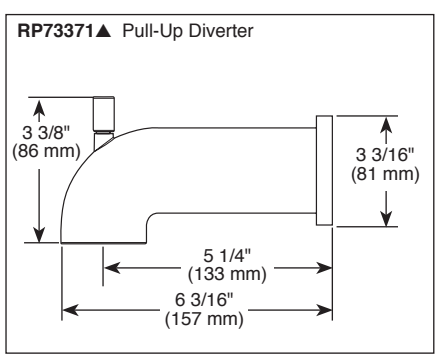

COMPLIES WITH:

- ASME A112.18.1 / CSA B125.1
- ASME 1016
- Indicates compliance to ICC/ANSI A117.1 - Valve control only
- EPA WaterSense®

▲ Designate Proper Finish Suffix