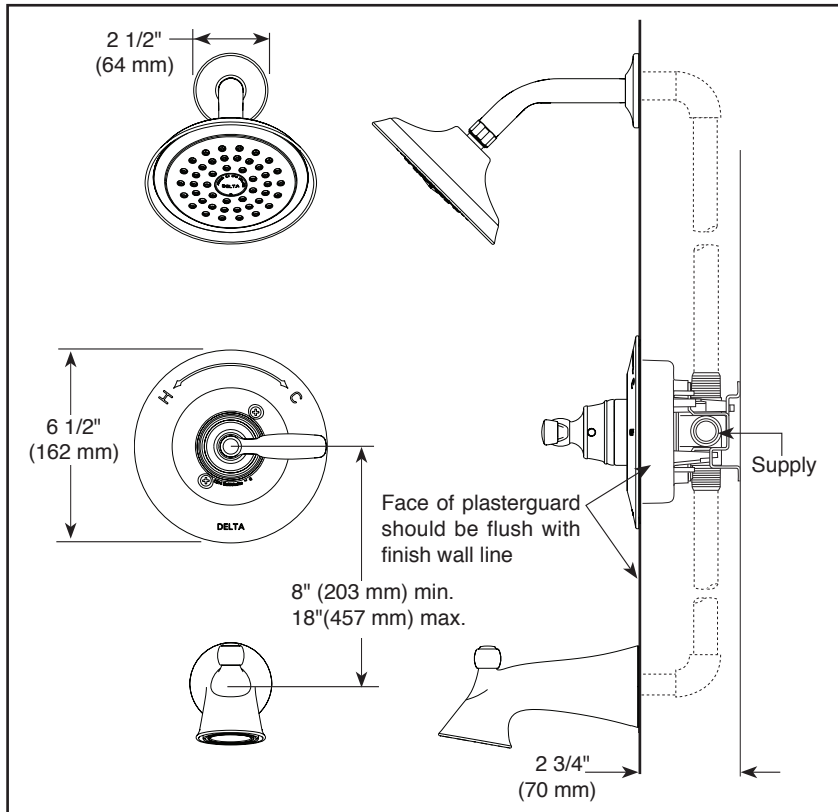

see what Delta can do™

TUB AND SHOWER FAUCET TRIM

- Woodhurst™ Bath Collection
- Valve Only (T14032)
- Shower Only (T14232)
- Tub/Shower (T14432)

FEATURES:

- Monitor® 14 Series pressure balanced single handle bath mixing valve trim

STANDARD SPECIFICATIONS:

- Maximum 1.75 gpm @ 80 psi, 6.6 L/min @ 550 kPa
- Maintains a balanced pressure of hot and cold water even when a valve is turned on or off elsewhere in the system.
- For use with MultiChoice® Universal rough valve body. (R10000 Series)
- Temperature only controlled with handle
- Field adjustable to limit handle rotation into hot water zone
- 120° maximum handle rotation
- All parts replaceable from the front of the valve
- Stem extension kit RP77991 can be ordered to allow for an additional 1 3/4" wall thickness. RP77991 ships with chrome escutcheon screws. For special finishes also order RP12630 escutcheon screws in desired finish
- Universal adapter included allows for thread, sweat or slip-on installation

COMPLIES WITH

- ASME A112.18.1 / CSA B125.1
- Indicates compliance to ICC/ANSI A117.1 - Valve control only
- EPA WaterSense®

Submitted Model No.: _____

Specific Features: _____

RP72856▲ 1.75 GPM
Touch-Clean® Raincan Showerhead

RP92932▲ (Pull-Up Diverter)

RP53237▲ (Non-Diverter)

RP77991 Available Extension Kit

▲ Designate proper finish suffix

Delta reserves the right (1) to make changes in specifications and materials, and (2) to change or discontinue models, both without notice or obligation. Dimensions are for reference only. See current full-line price book or www.deltafaucet.com for finish options and product availability.