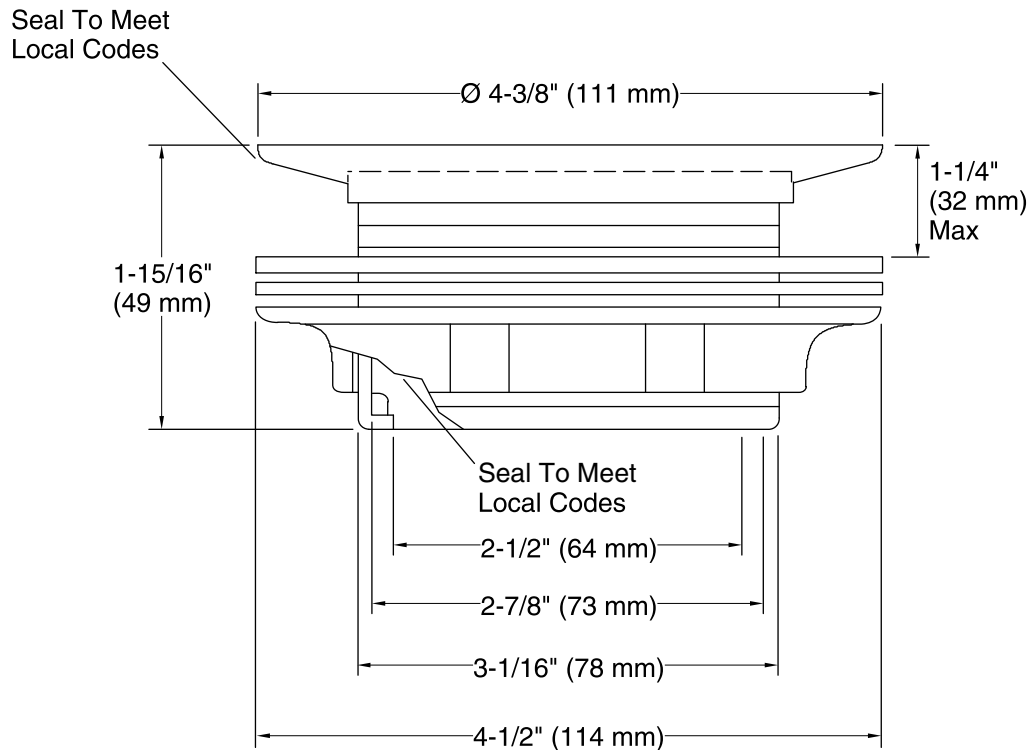

Features

- Round, perforated strainer shower drain.
- For use with 2" metal or plastic pipe, includes 2" plastic pipe gasket/bushing.
- For acrylic, fiberglass, Cast Iron or Vikrell shower receptors.

Material

Technical Information

All product dimensions are nominal.

Notes

Install this product according to the installation guide.