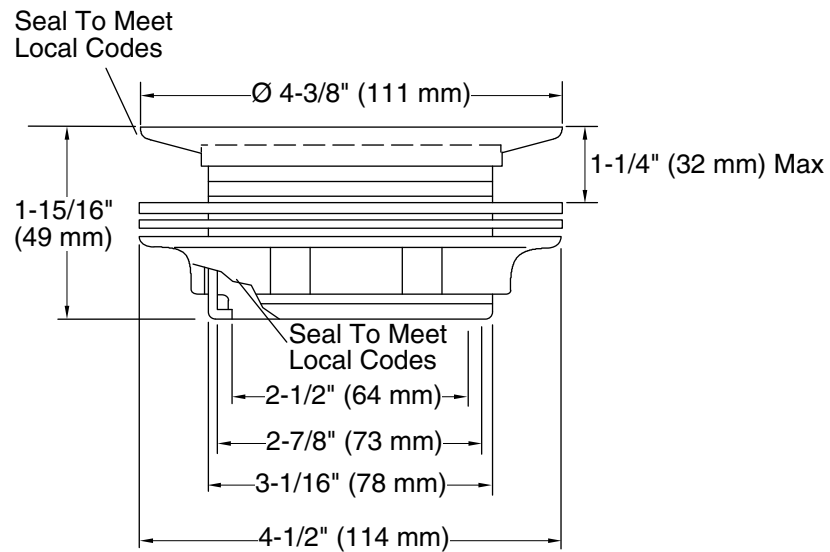

Product Information

Applicable product:	
Shower drain	K-9132

Installation Notes

Install this product according to the installation guide.

K-9132