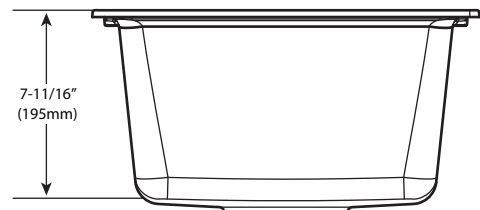

Model Number	Color	Depth-Inches
GGB3018B	Black	7-11/16"
GGR3018B	White	7-11/16"
GGM3018B	Gray	7-11/16"
GGW3018B	Mocha	7-11/16"

SINK DESCRIPTION

- Granite Series Single Bowl Sink
- Dual Mount
- (5) Pre-Scored Holes

SINK DIMENSIONS

- Overall: 15-3/4" x 15-3/4" x 7-11/16"
- Bowl: 13-1/8" x 13-1/8" x 7-11/16"
- Drain Size: 3-1/2"
- Faucet Holes
 - 1-1/2" (38mm) diameter
 - 4" (102mm) center

CUT OUT DIMENSIONS

- 15-1/8" x 15-1/8" with 3/8" corner radius, tolerance of plus or minus 1-3/4" is acceptable

CRITICAL DIMENSIONS

(DO NOT SCALE)

MADE IN THE USA