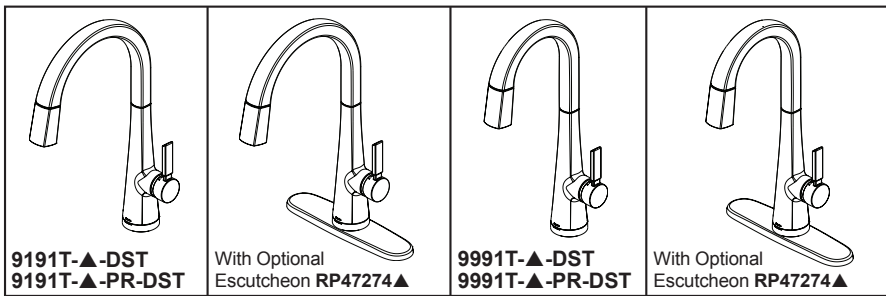

see what Delta can do™

KITCHEN FAUCETS

- Monrovia™ Collection
- Single Handle Pull-Down

9191T-▲-DST
9191T-▲-PR-DST

With Optional
Escutcheon RP47274▲

9991T-▲-DST
9991T-▲-PR-DST

With Optional
Escutcheon RP47274▲

Submitted Model No.: _____

Specific Features: _____

▲ Designate proper finish suffix

Delta reserves the right (1) to make changes in specifications and materials, and (2) to change or discontinue models, both without notice or obligation. Dimensions are for reference only. See current full-line price book or www.deltafaucet.com for finish options and product availability.

DSP-K-9191T-DST Rev. B

FEATURES:

- DIAMOND Seal® Technology
- Touch-Clean® Technology
- MagnaTite® Docking System
- Touch2O® Technology
- Lumicoat™ Finish (-PR models only)
- Lumicoat™ Finishes easily wipe clean without cleaners and chemicals on the products most commonly touched areas

STANDARD SPECIFICATIONS:

- Max flow rate 1.8 gpm @ 60 psi, 6.8 L/min @ 414 kPa
- One or three hole mount (8" escutcheon not included, order separately)
- Diamond coated ceramic cartridge
- 3/8" O.D. straight, staggered PEX supply lines
- Spout rotates 360°
- Hot/cold indicator markings
- Dual integral check valves in sprayer assembly
- Two-function wand; Aerated stream or spray
- LED indicator light signals on-off, water temperature and low batteries
- Uses 6 AA (included) or 6 C (optional) batteries