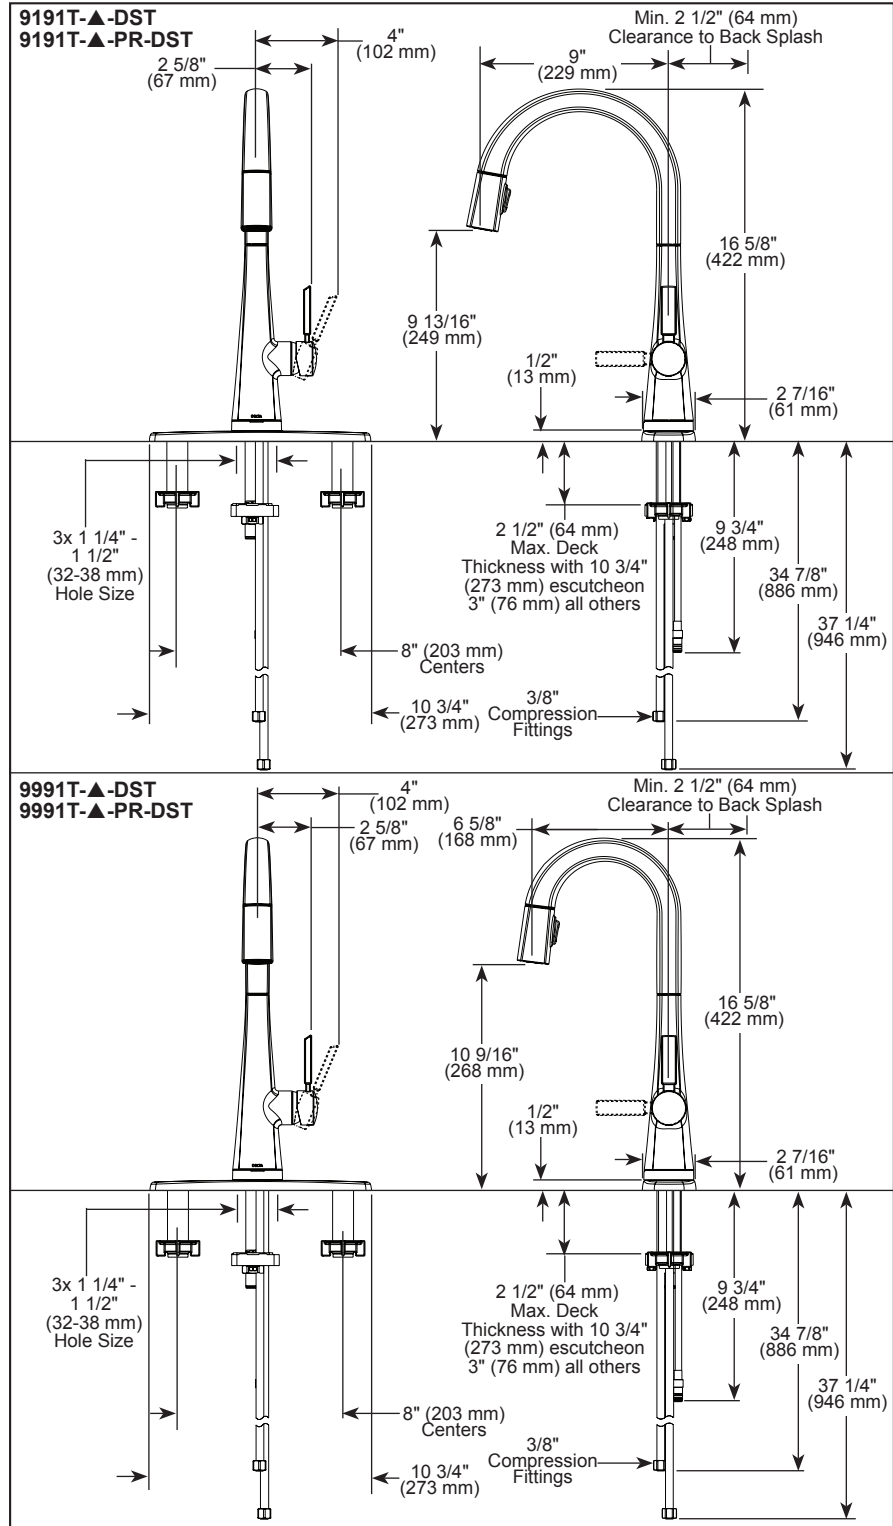

see what Delta can do™

KITCHEN FAUCETS

- Monrovia™ Collection
- Single Handle Pull-Down

9191T-▲-DST
9191T-▲-PR-DST

With Optional
Escutcheon RP47274▲

9991T-▲-DST
9991T-▲-PR-DST

With Optional
Escutcheon RP47274▲

Submitted Model No.: _____

Specific Features: _____

▲ Designate proper finish suffix

Delta reserves the right (1) to make changes in specifications and materials, and (2) to change or discontinue models, both without notice or obligation. Dimensions are for reference only. See current full-line price book or www.deltafaucet.com for finish options and product availability.

STANDARD SPECIFICATIONS:

- Max flow rate 1.8 gpm @ 60 psi, 6.8 L/min @ 414 kPa
- One or three hole mount (8" escutcheon not included, order separately)
- Diamond coated ceramic cartridge
- 3/8" O.D. straight, staggered PEX supply lines
- Spout rotates 360°
- Hot/cold indicator markings
- Dual integral check valves in sprayer assembly
- Two-function wand; Aerated stream or spray
- LED indicator light signals on-off, water temperature and low batteries
- Uses 6 AA (included) or 6 C (optional) batteries