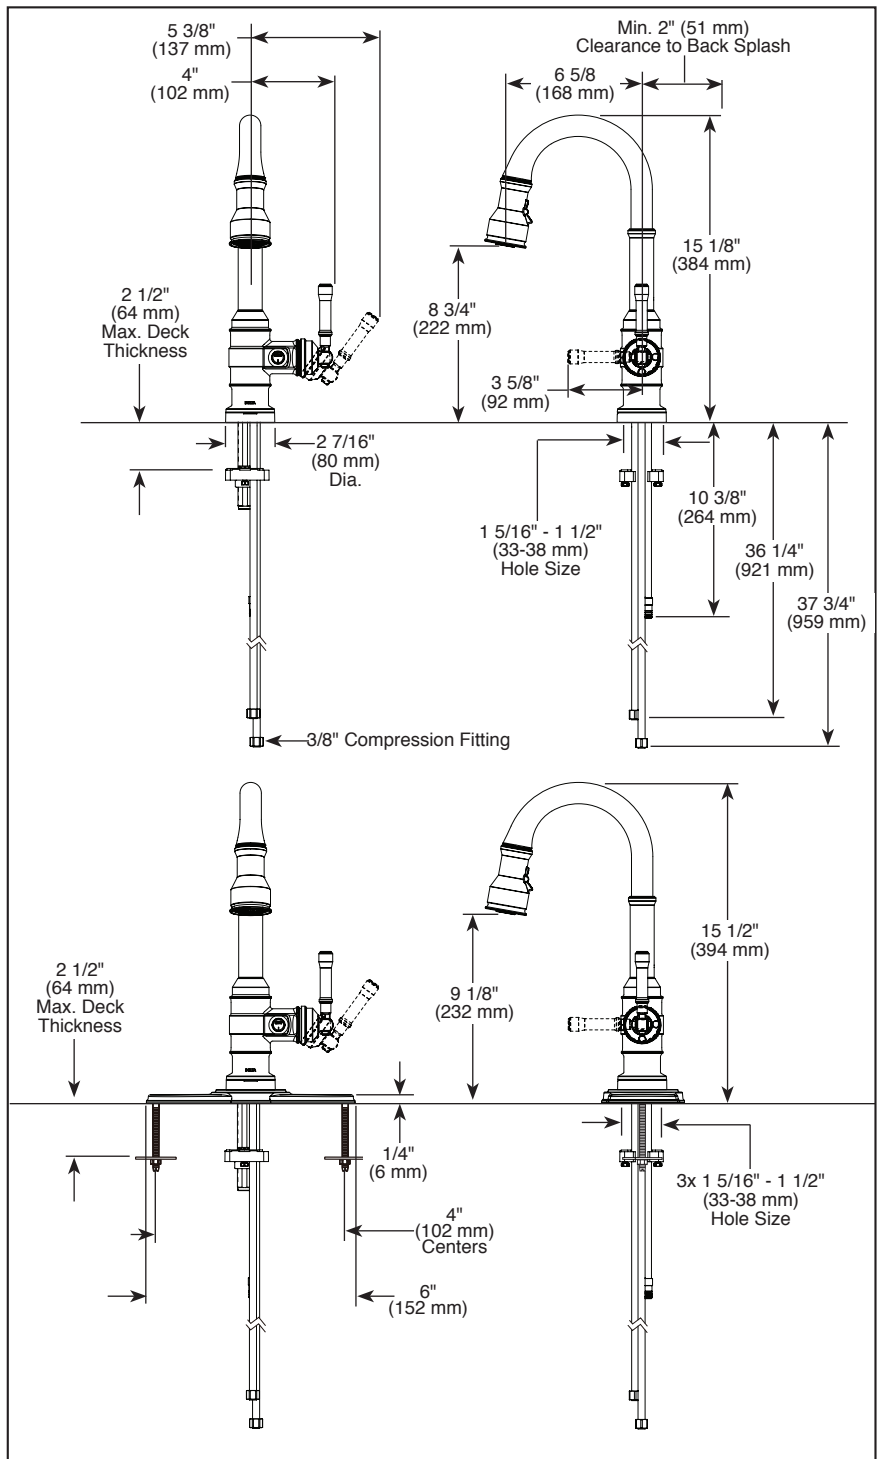

9990T-▲-DST

Submitted Model No.: _____

Specific Features: _____

▲ Designate Proper Finish Suffix

Delta reserves the right (1) to make changes in specifications and materials, and (2) to change or discontinue models, both without notice or obligation. Dimensions are for reference only. See current full-line price book or www.deltafaucet.com for finish options and product availability.

DSP-K-9990T-DST Rev. A

see what Delta can do™

BAR/PREP FAUCETS

- Broderick™ Collection
- Single Handle Highrise Pull-Down

FEATURES:

- Touch2O® Technology
- DIAMOND Seal® Technology
- MagnaTite® Magnetic Docking

STANDARD SPECIFICATIONS:

- Max flow rate 1.8 gpm @ 60 psi, 6.8 L/min @ 414 kPa
- One or three hole mount (6" escutcheon optional, not included)
- Diamond coated ceramic cartridge
- 3/8" O.D. straight, staggered PEX supply tubes
- Spout rotates 360°
- H-C indicator markings
- Two-function wand; aerated stream or spray
- Dual integral check valves in sprayer
- LED indicator light signals on-off, water temperature and when batteries run low