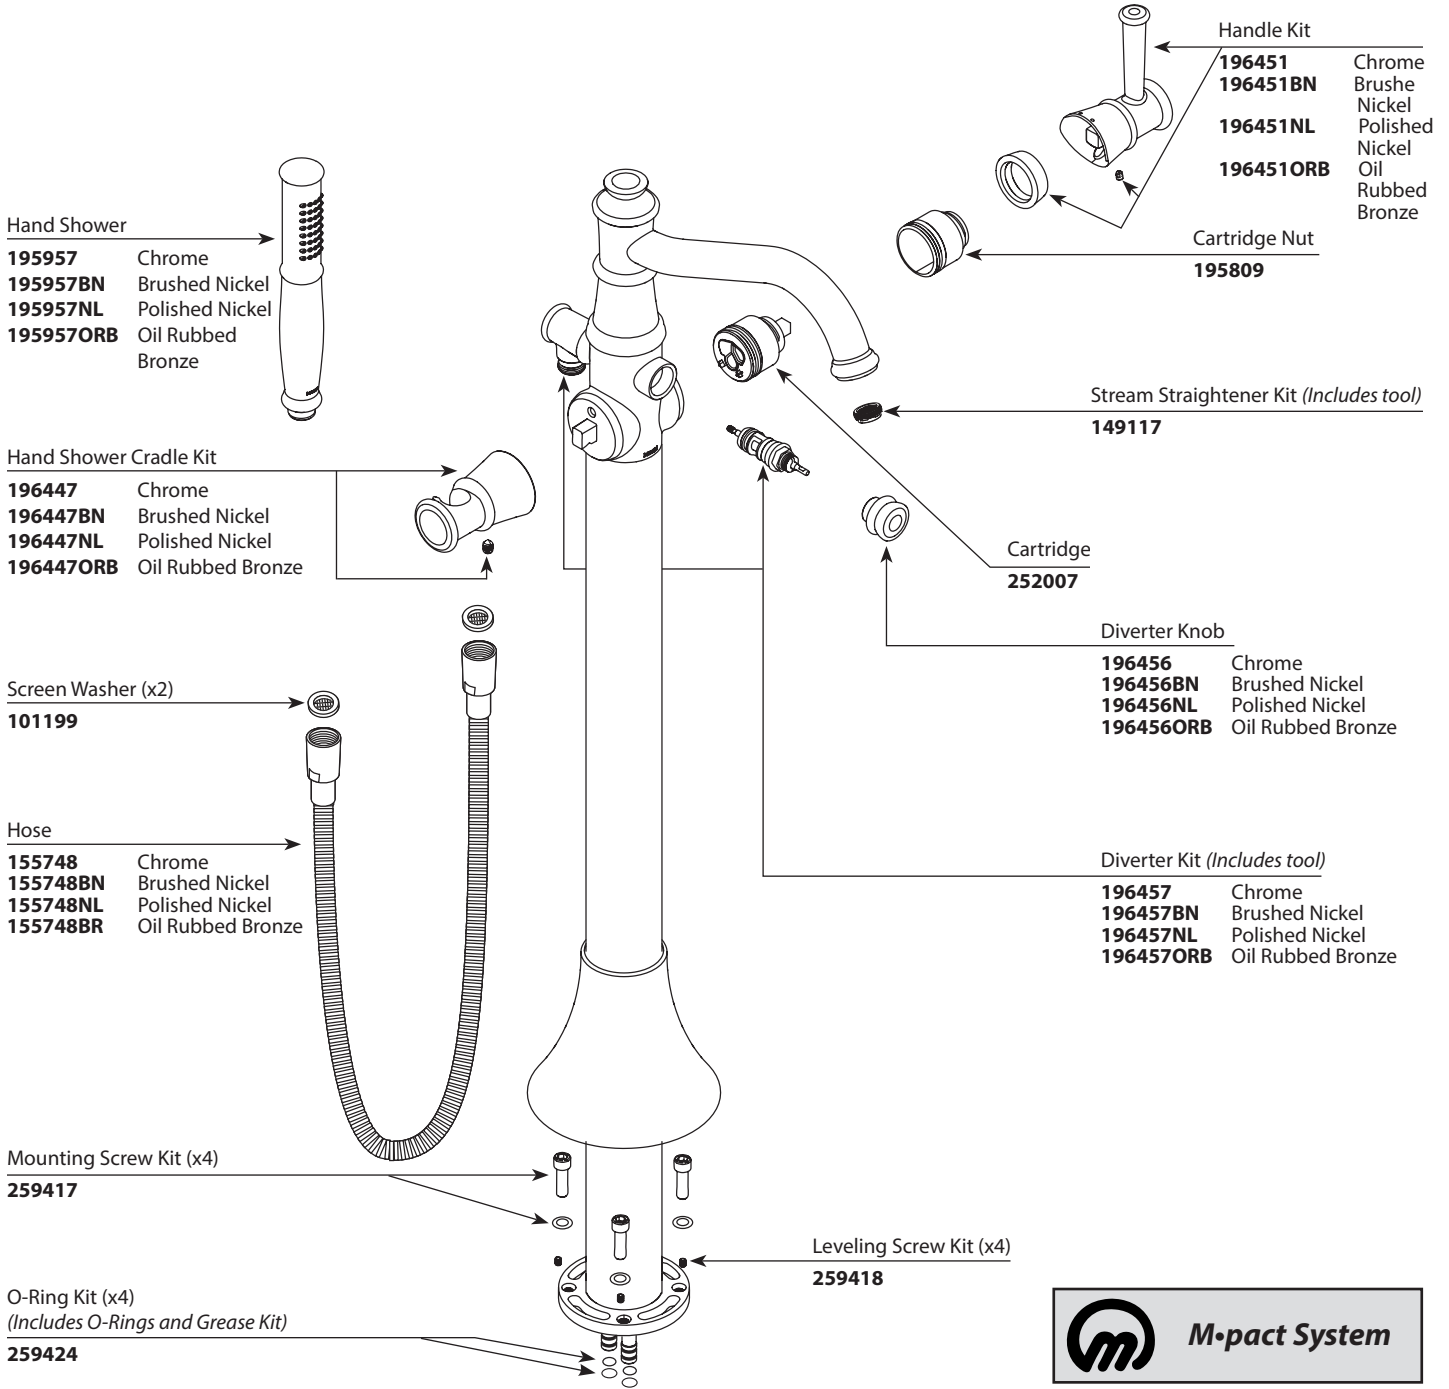

- Order by Part Number
- Trim can be used with TS50100 or TS50110

BELFIELD™	
Single Handle Single Riser Floor Mounted Tub Filler Faucet	
MODEL	FINISH
9025	Chrome
9025BN	Brushed Nickel
9025NL	Polished Nickel
9025ORB	Oil Rubbed Bronze