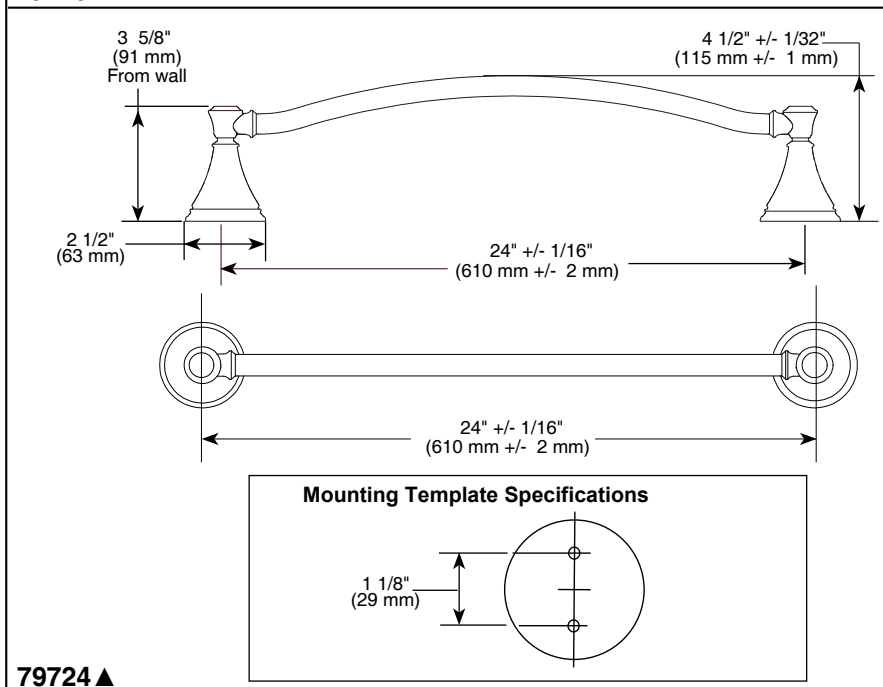

ACCESSORIES

- Cassidy™ Bath Collection
- 18" Towel Bar
- 24" Towel Bar

Submitted Model No.: _____
Specific Features: _____

STANDARD SPECIFICATIONS:

- Wood blocking is preferable behind all wall surfaces. If wood blocking is not available, the following fasteners are suggested: Tile/Masonry-Plastic Anchors, Plaster/Drywall-Toggle bolts.
- Mounting hardware and mounting template included with product.