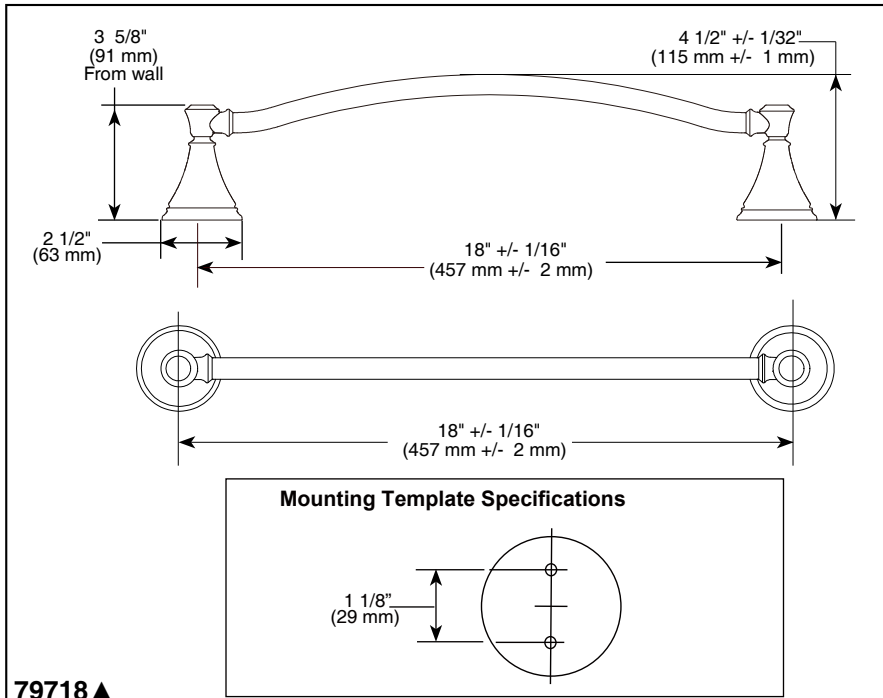

ACCESSORIES

- Cassidy™ Bath Collection
- 18" Towel Bar
- 24" Towel Bar

Submitted Model No.: _____
Specific Features: _____

STANDARD SPECIFICATIONS:

- Wood blocking is preferable behind all wall surfaces. If wood blocking is not available, the following fasteners are suggested: Tile/Masonry-Plastic Anchors, Plaster/Drywall-Toggle bolts.
- Mounting hardware and mounting template included with product.