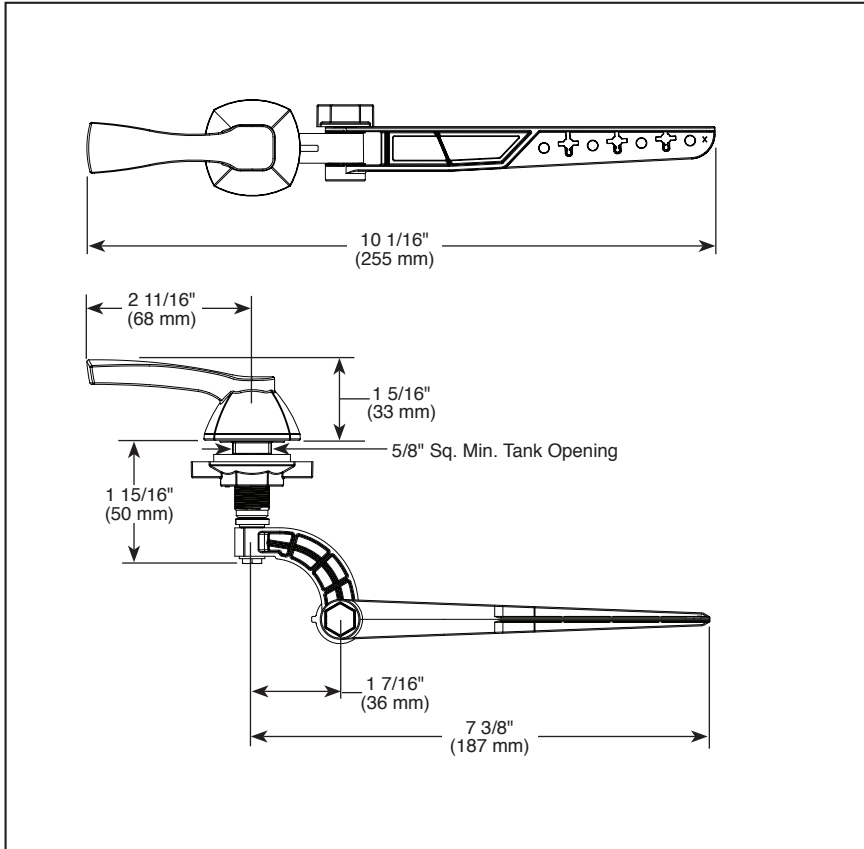

see what Delta can doSM

ACCESSORIES

- Stryke™ Bath Collection
- Universal Tank Lever

STANDARD SPECIFICATIONS:

- Installation instructions included with product
- Universal left front, left side, or right side mount tank lever

Submitted Model No.: _____

Specific Features: _____

▲ Designate Proper Finish Suffix

Delta reserves the right (1) to make changes in specifications and materials, and (2) to change or discontinue models, both without notice or obligation. Dimensions are for reference only. See current full-line price book or www.deltafaucet.com for finish options and product availability.