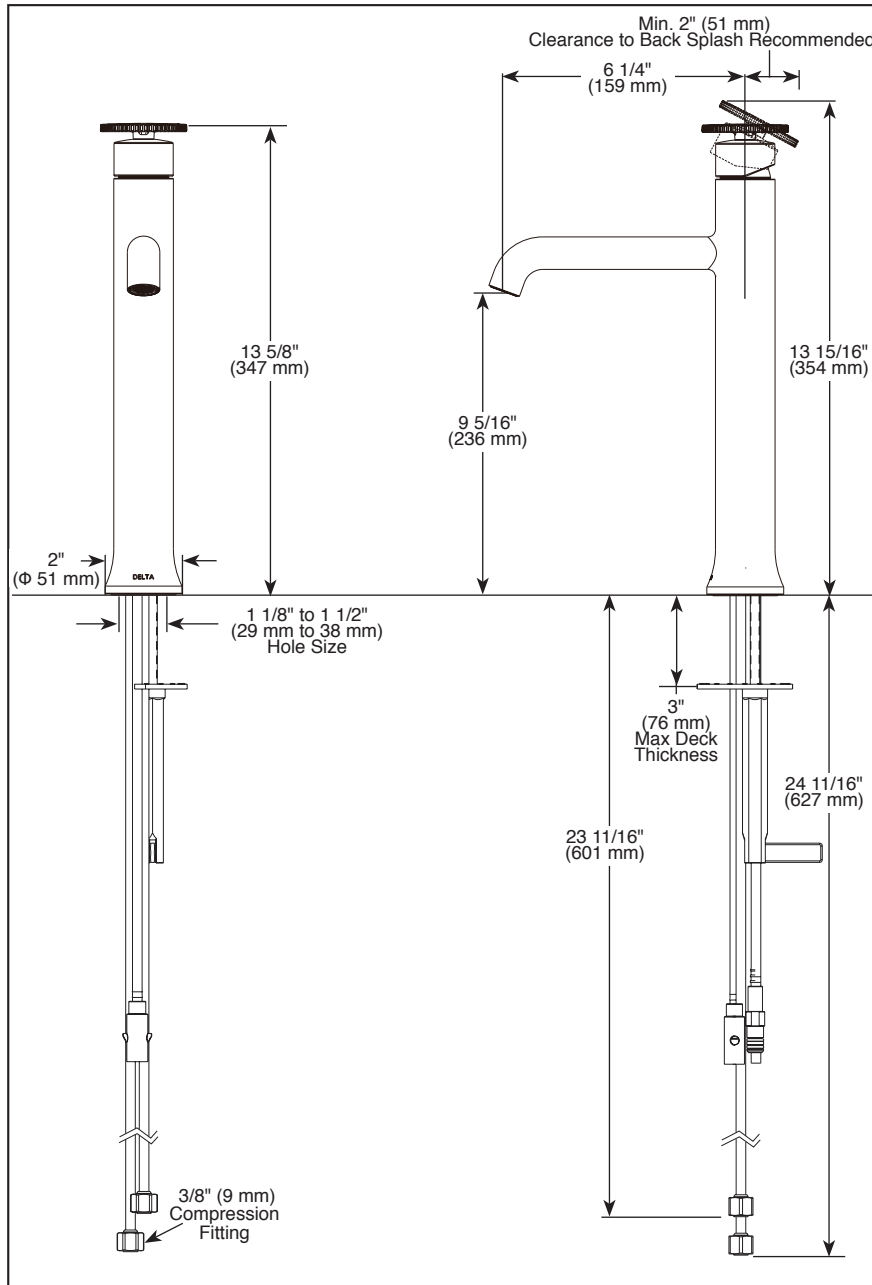

758-▲-DST

Submitted Model No.: \_\_\_\_\_

Specific Features: \_\_\_\_\_

▲ Designate Proper Finish Suffix

see what Delta can do™

## BATHROOM FAUCET

- Trinsic® Bath Collection
- Single Handle Deck Mount

### STANDARD SPECIFICATIONS:

- Max. flow rate 1.2 gpm @ 60 psi, 4.5 L/min @ 414 kPa
- One hole mount
- Diamond coated ceramic cartridge
- 1/4" O.D. straight, staggered PEX supply tubes
- Optional red/blue indicator ring provided with model