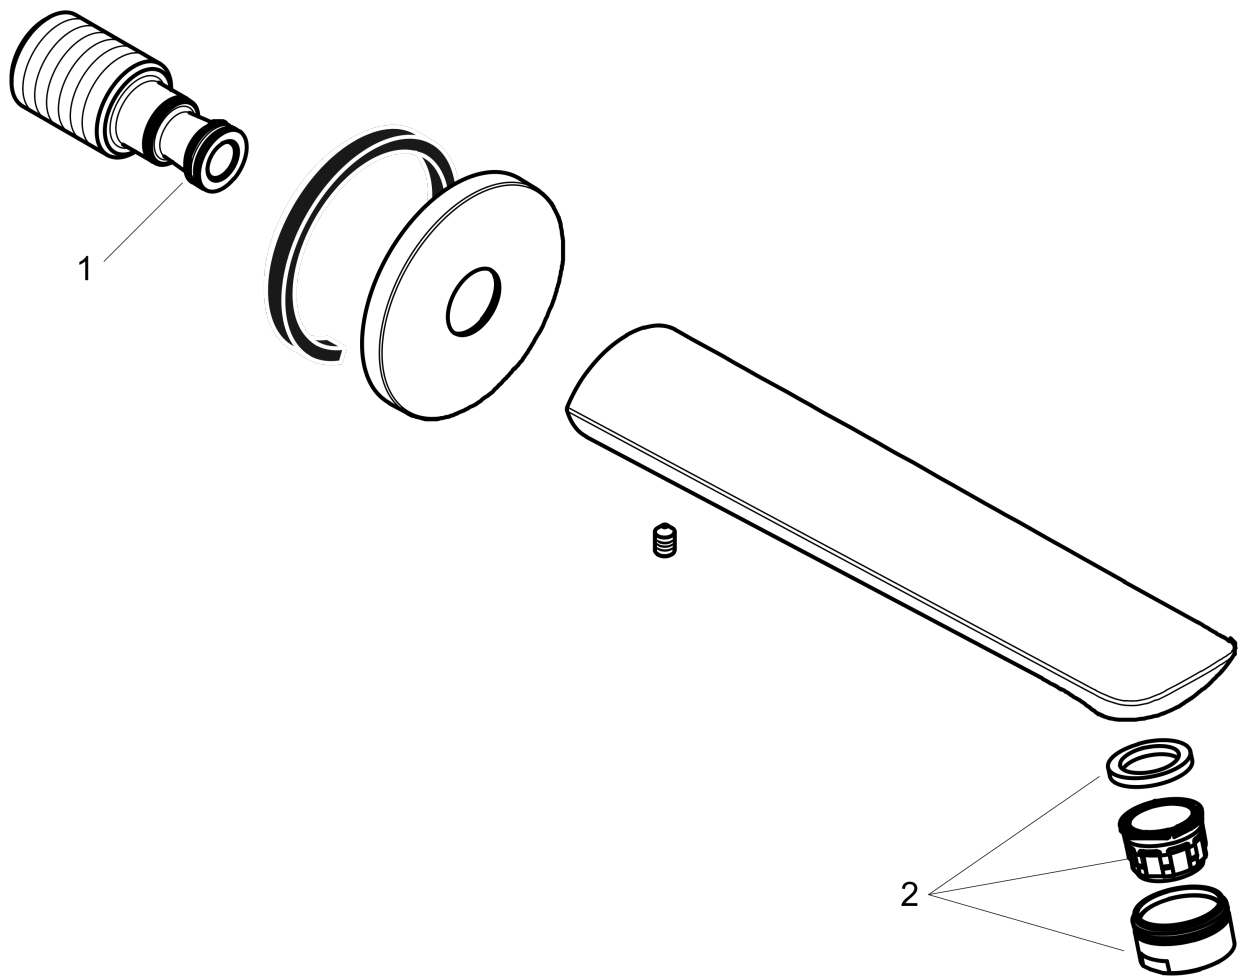

Focus N

Tub Spout

Finishes : **brushed nickel** Part no. : **71320821**

Description

Features

- solid Brass
- Includes: 1/2" female and 3/4" male adaptor

Item details

List Price \$ 130.00

Compliance

Product image

Scale drawing

Focus N

Tub Spout

Finishes : **brushed nickel**

Part no. : **71320821**

Exploded drawing

Year of production: >06/18

Focus N

Tub Spout

Finishes : **brushed nickel** Part no. : **71320821**

Spare parts list

Year of production: >06/18

Pos.	Description	Part no.	Price	PU
1	O-ring 13x2	98128000	-	1
2	aerator M24x1 (30 l/min)	96512820	-	1