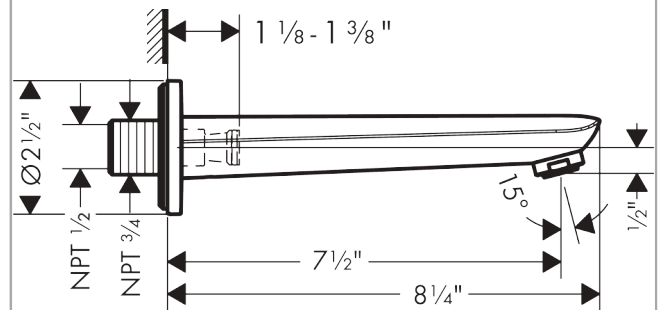

Focus N

Tub Spout

Finishes : **brushed nickel** Part no. : **71320821**

Description

Features

- solid Brass
- Includes: 1/2" female and 3/4" male adaptor

Item details

List Price \$ 130.00

Compliance

Product image

Scale drawing

Focus N

Tub Spout

Finishes : **brushed nickel**

Part no. : **71320821**

Exploded drawing

Year of production: >06/18

Focus N

Tub Spout

Finishes : **brushed nickel** Part no. : **71320821**

Spare parts list

Year of production: >06/18

Pos.	Description	Part no.	Price	PU
1	O-ring 13x2	98128000	-	1
2	aerator M24x1 (30 l/min)	96512820	-	1