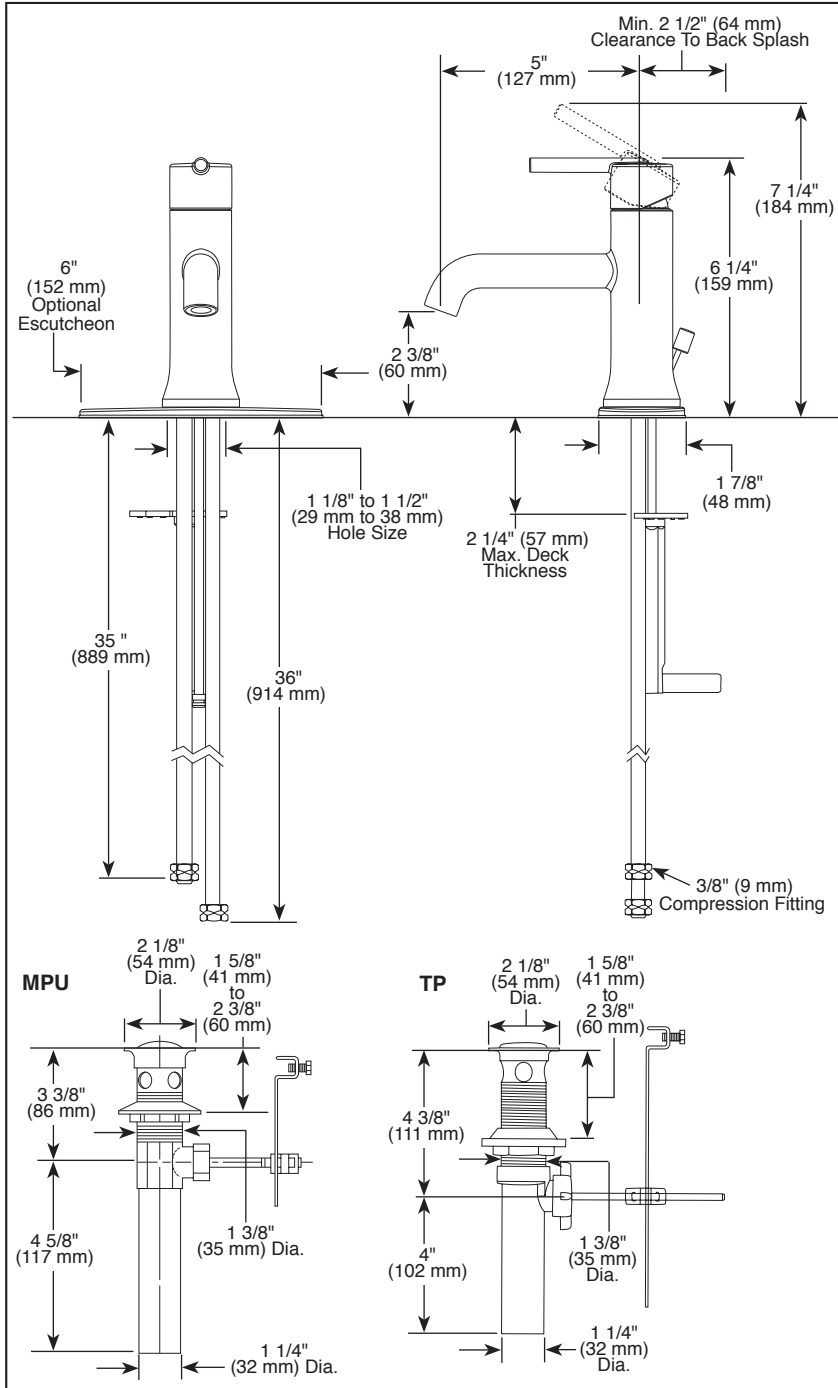

LAVATORY FAUCETS

- Trinsic® Collection
- Single Handle Deck Mount
- 1 or 3 Hole Mount (Optional 6" Escutcheon Included)

Submitted Model No.: _____

Specific Features: _____

STANDARD SPECIFICATIONS:

- Single handle lavatory deck faucet.
- 1 or 3 hole mount (6" escutcheon plate included).
- Solid brass body.
- 5" (127 mm) long spout.
- Lever handle. Control mechanism is the diamond embedded ceramic disc cartridge.
- Red/blue markings on handle for hot/cold identification.
- Control handle shall return to neutral position when valve is turned off.
- Maximum flow rate 1.5 gpm @ 60 PSI, 5.7 L/min @ 414 kPa.
- GPM indicates max. 1.0 gpm @ 60 PSI, 3.8 L/min @ 414 kPa.
- HGM indicates max. 0.5 gpm @ 60 PSI, 1.9 L/min @ 414 kPa.
- 3/8" O.D. straight, staggered pex supply tubes 35" (889 mm) and 36" (914 mm) long.
- Models with suffix "MPU" have metal drain with pop-up type fitting with plated flange and stopper.
- Models with suffix "TP" have 50/50 pop-up type fitting with plated flange and stopper.
- Models with suffix "LPU" are less pop-up.

55 E. 111th Street, Indianapolis, Indiana 46280
 350 South Edgeware Road, St. Thomas, Ontario Canada N5P 4L1
 © 2015 Masco Corporation of Indiana

▲ Designate Proper Finish Suffix

Delta reserves the right (1) to make changes in specifications and materials, and (2) to change or discontinue models, both without notice or obligation. Dimensions are for reference only. See current full-line price book or www.deltafaucet.com for finish options and product availability.