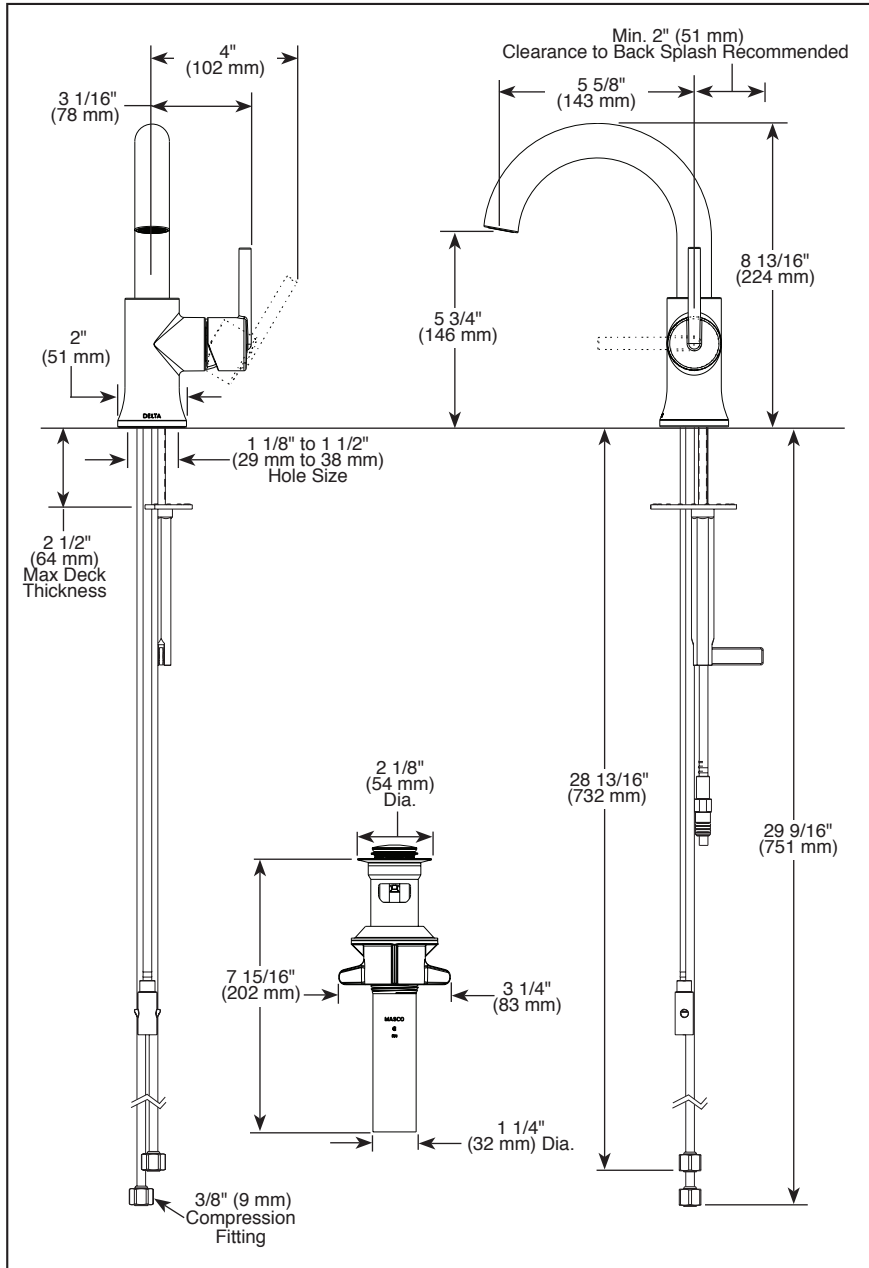

▲ Designate Proper Finish Suffix

Delta reserves the right (1) to make changes in specifications and materials, and (2) to change or discontinue models, both without notice or obligation. Dimensions are for reference only. See current full-line price book or www.deltafaucet.com for finish options and product availability.

DSP-L-559HAR-DST Rev. C

Delta Faucet Company

55 E. 111th Street, Indianapolis, IN 46280
350 South Edgeware Road, St. Thomas, ON N5P 4L1
© 2022 Delta Faucet Company