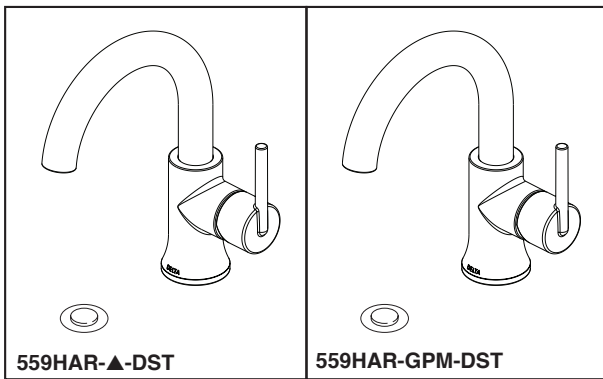

see what Delta can do™

BATHROOM FAUCET

- Trinsic® Bath Collection
- Single Handle Deck Mount

STANDARD SPECIFICATIONS:

- Max. flow rate 1.2 gpm @ 60 psi, 4.5 L/min @ 414 kPa
- Max. flow rate 1.0 gpm @ 60 psi, 3.8 L/min @ 414 kPa (559HAR-GPM-DST only)
- One hole mount
- Diamond coated ceramic cartridge
- 1/4" O.D. straight, staggered PEX supply tubes
- Models have metal drain with pop-up type fitting with plated flange and stopper
- Optional red/blue indicator ring provided with models
- Rigid spout - spout does not swivel

WARRANTY

- Parts and Finish - Lifetime limited warranty; or for commercial purchasers, 10 years for multi-family residential (apartments and condominiums) and 5 years for all other commercial uses, in each case from the date of purchase.
- Electronic Parts and Batteries (if applicable) - 5 years from the date of purchase; or for commercial purchasers, 1 year from the date of purchase. No warranty is provided on batteries.

COMPLIES WITH:

- ASME A112.18.1 / CSA B125.1
- ♿ Indicates compliance to ICC/ANSI A117.1 - Valve control only
- EPA WaterSense®

Submitted Model No.: _____

Specific Features: _____