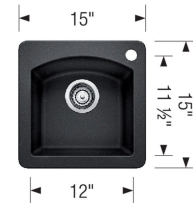

DIAMOND Bar Dual Mount SILGRANIT

Sink Specifications

Color	SKU
Café	440202
Metallic Gray	440203
Anthracite	440204
White	440205
Truffle	441295
Cinder	441477
Coal Black	442915

Design and Planning Tips

- Min cabinet size: 15 in
- Bowl depth: 8 in (203.0 mm)