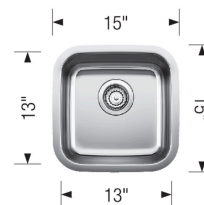

STELLAR Bar

Stainless steel Satin Finish

Sink Specifications

Color	SKU
Satin Finish	441026

Design and Planning Tips

- Min cabinet size: 18 in
- Bowl depth: 6,5 in (165.0 mm)

What is included:
Installation instructions
Cut-out template
Limited Lifetime Warranty

Depending on cabinet construction, a different cabinet size may be required. Consult the cabinet manufacturer.
Cubed weight: 32 lbs.

Optional Accessories

3-in-1 Basket Strainer	441231
CapFlow Strainer Cover	517666
Sink clips	212594