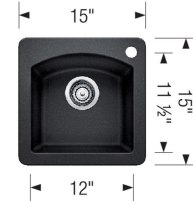

## DIAMOND Bar Dual Mount SILGRANIT

### Design and Planning Tips

- Min cabinet size: 15 in
- Bowl depth: 8 in ( 203.0 mm )

What is included:

Sink clips  
Installation instructions  
Cut-out template  
Limited Lifetime Warranty

Depending on cabinet construction, a different cabinet size may be required. Consult the cabinet manufacturer.

1 additional knock-out hole

Cubed weight: 34 lbs.