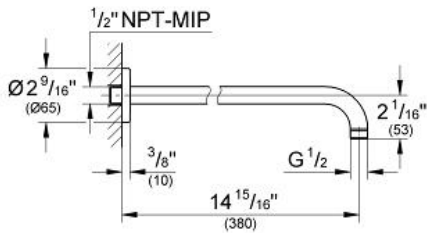

RAINSHOWER
16" Shower Arm
MODEL # 28540000

Pure Freude
an Wasser

C

Product Description:
RAINSHOWER
16" Shower Arm

Standard Specification:

- 1/2" (13 mm) NPT Male Threads
- Can be used with all Rainshower shower heads except Rainshower Jumbo
- **GROHE StarLight** chrome finish

Applicable Codes & Standards:

- Energy Policy Act of 1992
- ASME A112.18.1/CSA B125.1

Color:

- 28540000 StarLight Chrome