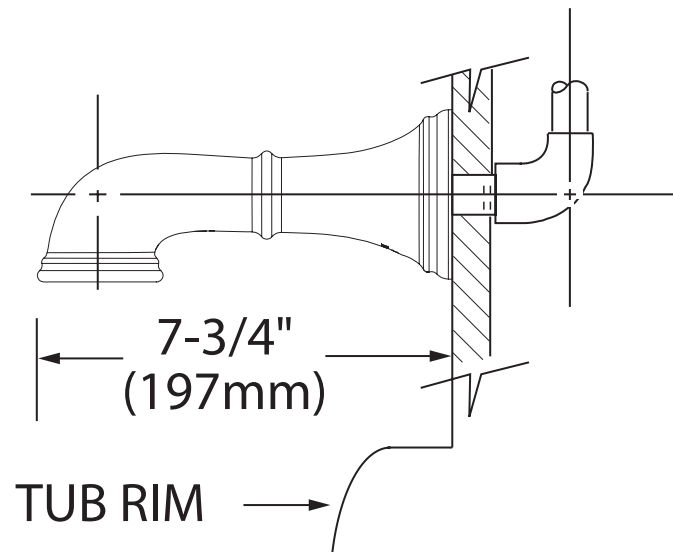

DESCRIPTION

- Metal construction with various finishes identified by suffix
- Designed to be installed on a 1/2" pipe slip fit-CC connection

STANDARDS

- Third party certified to meet ASME A112.18.1/ CSA B125.1 and all applicable requirements referenced therein

Belfield™
Non-Diverter Tub Spout
1/2" Slip Fit

Models: 193371

CRITICAL DIMENSIONS

(DO NOT SCALE)