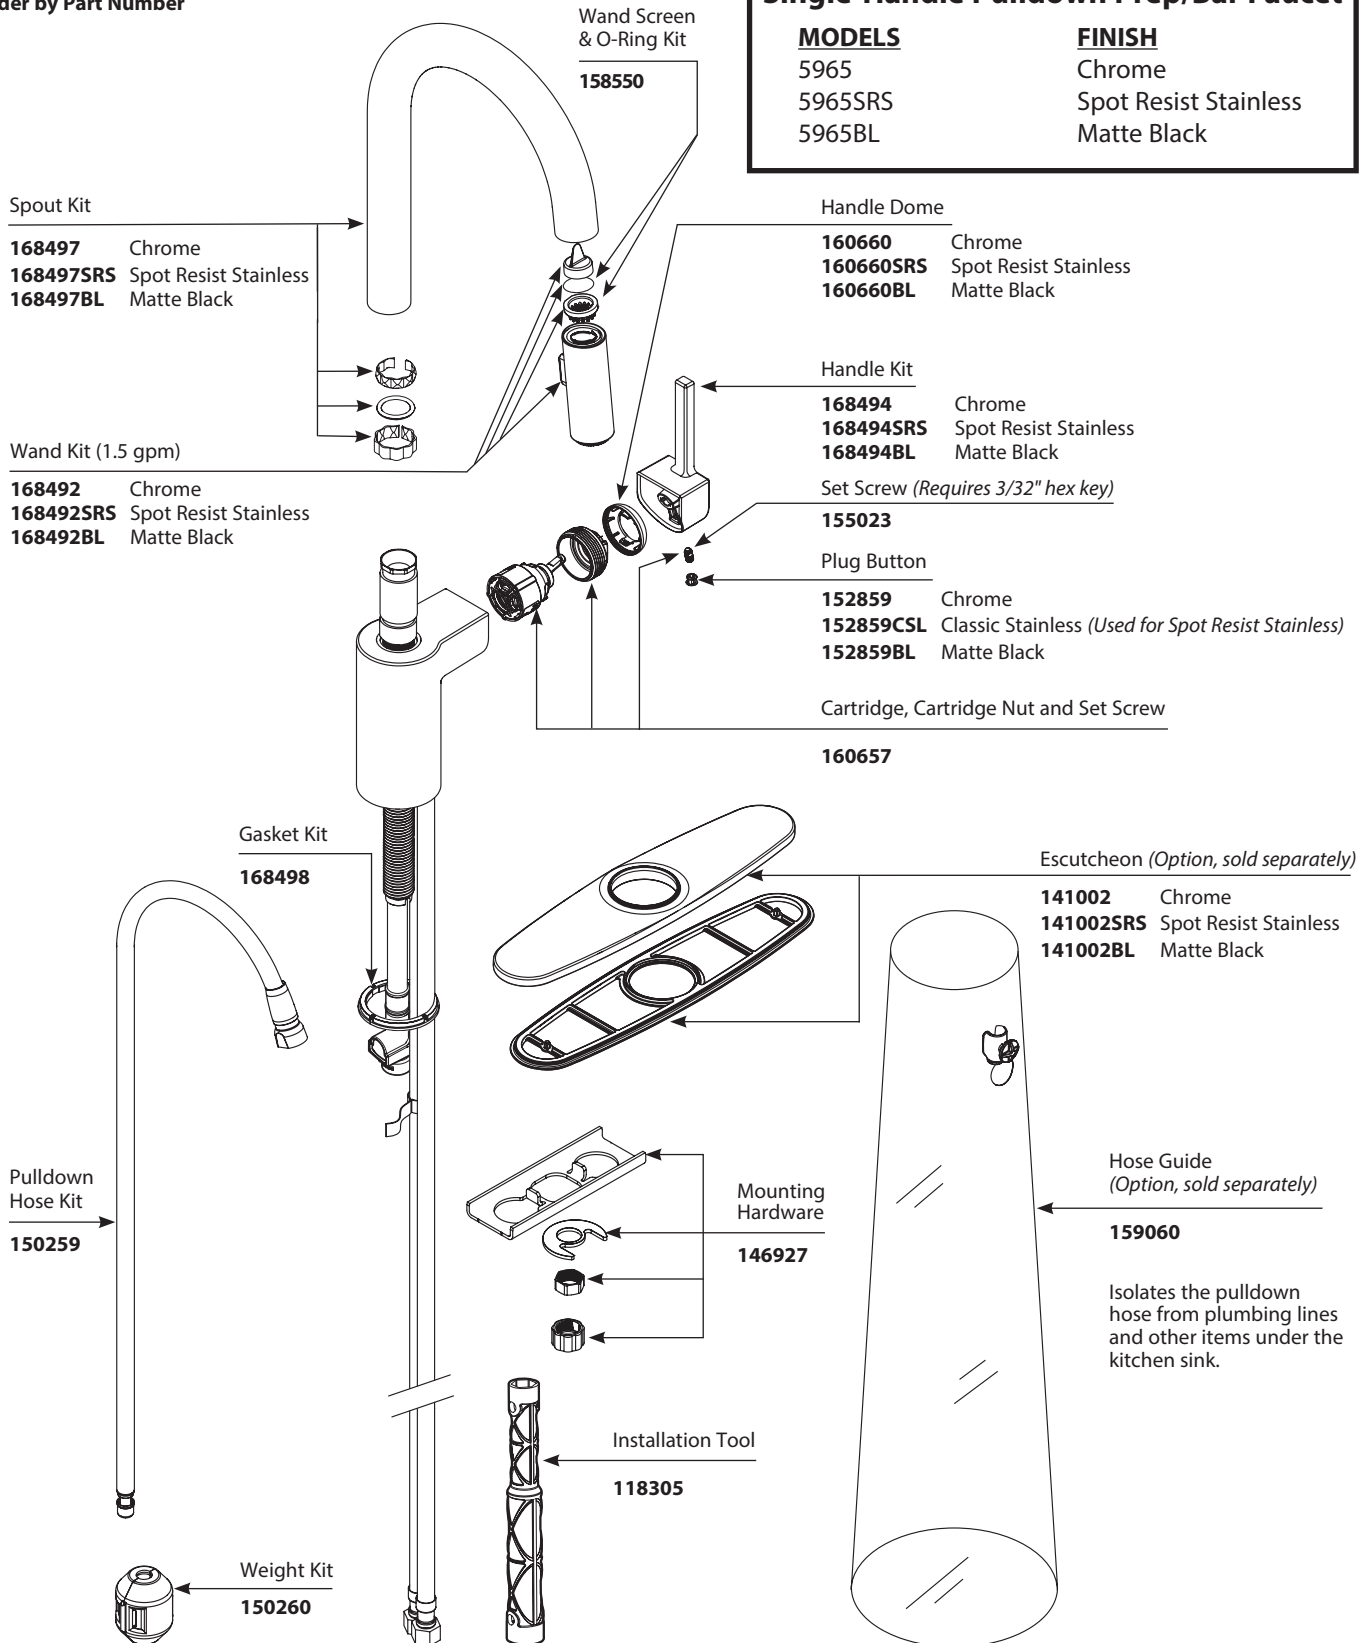

■ Order by Part Number

There is more than one version of this model.
Page down to identify the version you have.

ALIGN™	
Single-Handle Pulldown Prep/Bar Faucet	
MODELS	FINISH
5965	Chrome
5965SRS	Spot Resist Stainless
5965BL	Matte Black
5965BG	Brushed Gold
5965BLS	Black Stainless

■ Order by Part Number

ALIGN™ Single-Handle Pulldown Prep/Bar Faucet	
MODELS	FINISH
5965	Chrome
5965SRS	Spot Resist Stainless
5965BL	Matte Black

■ Order by Part Number

ALIGN™	
Single-Handle Pulldown Prep/Bar Faucet	
MODELS	FINISH
5965	Chrome
5965SRS	Spot Resist Stainless