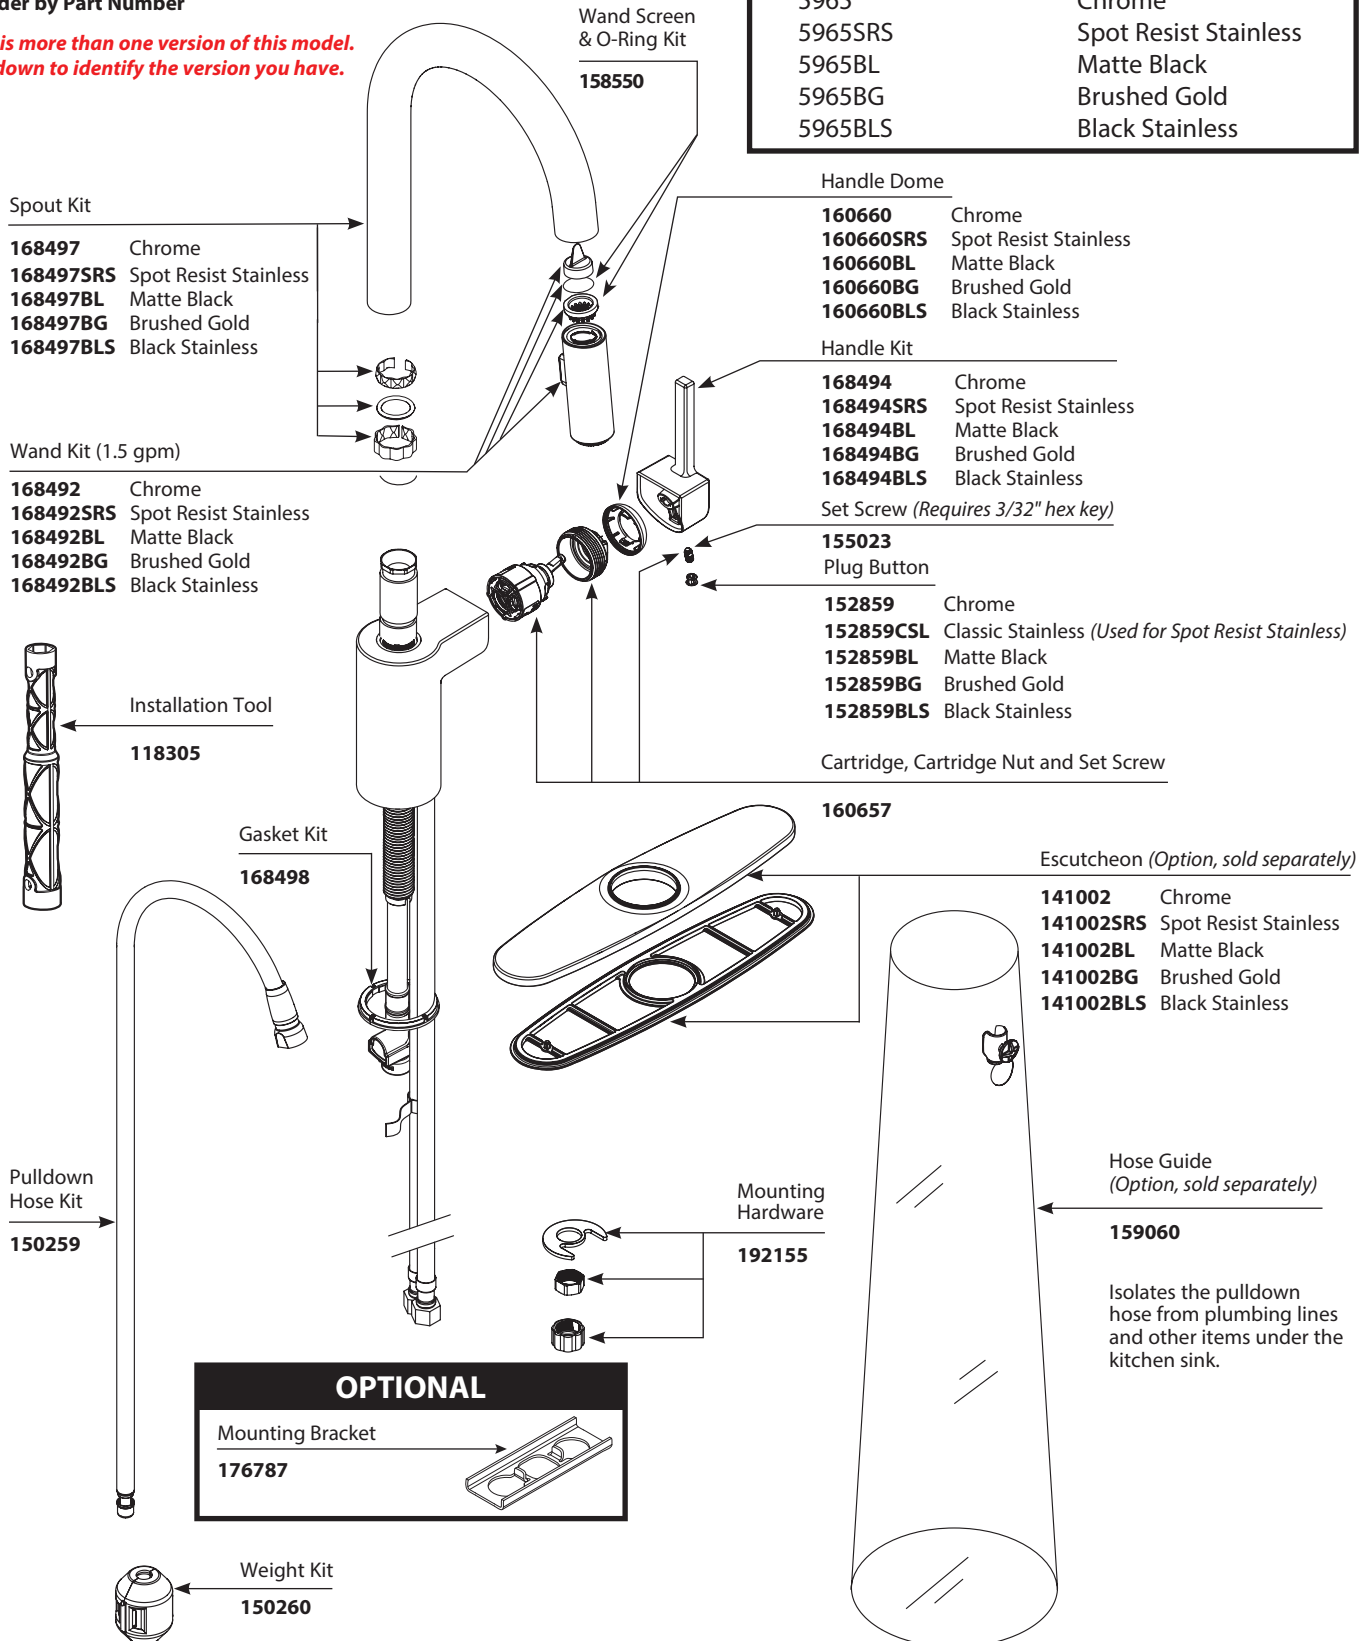

■ Order by Part Number

There is more than one version of this model.
Page down to identify the version you have.

ALIGN™	
Single-Handle Pulldown Prep/Bar Faucet	
MODELS	FINISH
5965	Chrome
5965SRS	Spot Resist Stainless
5965BL	Matte Black
5965BG	Brushed Gold
5965BLS	Black Stainless

■ Order by Part Number

ALIGN™ Single-Handle Pulldown Prep/Bar Faucet	
MODELS	FINISH
5965	Chrome
5965SRS	Spot Resist Stainless
5965BL	Matte Black

■ Order by Part Number

ALIGN™	
Single-Handle Pulldown Prep/Bar Faucet	
MODELS	FINISH
5965	Chrome
5965SRS	Spot Resist Stainless