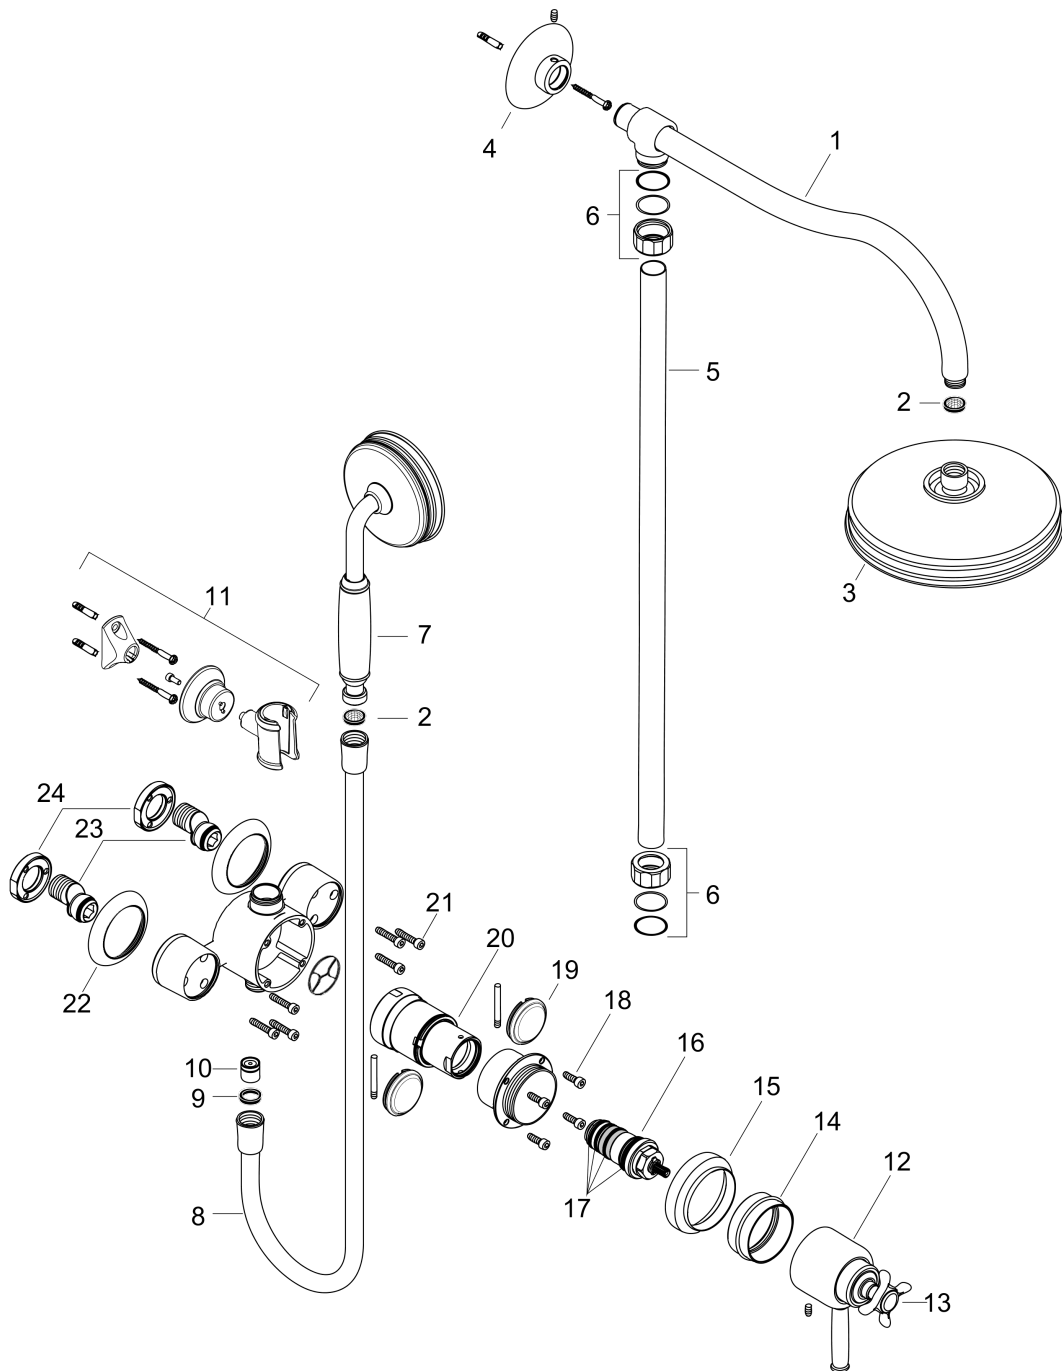

## Product image

## Scale drawing

**Axor Montreux**  
**Axor Montreux Showerpipe**  
Finishes : **Brushed Nickel**    Part no. : **16570821**

## Exploded drawing

Year of production: >06/06

**Axor Montreux**  
**Axor Montreux Showerpipe**

Finishes : **Brushed Nickel** Part no. : **16570821**

## Spare parts list

Year of production: >06/06

Pos.	Description	Part no.	Price	PU
1	shower arm	96747820	-	1
2	filter packing	94246000	-	1
3	showerhead cpl.	28474821	-	1
4	wall flange	96745820	-	1
5	pipe 1200 mm	95665820	-	1
6	sleeve nut	96746820	-	1
7	handshower	16320821	-	1
8	hose	28276823	-	1
9	seal	98058000	-	1
10	set of non return valves DW 15	94074000	-	1
11	shower holder	16325820	-	1
12	handle for thermostat	16596820	-	1
13	set of screw covers, cold / hot water / neutral	97987000	-	1
14	nut	96738820	-	1
15	escutcheon	96739820	-	1
16	thermostat cartridge	94282000	-	1
17	sealing set	95037000	-	1
18	hexagon socket screw M5x25	97664000	-	1
19	cover	96748820	-	1
20	shut off unit with selector	96740000	-	1
21	hexagon socket screw M5x12	98639000	-	1
22	escutcheon	96741820	-	1
23	set of S-unions	96742001	-	1
24	straining ring	97832000	-	1
a	pipe 1450 mm	96770820	-	1