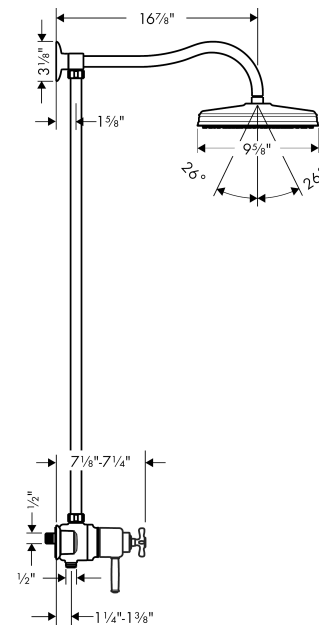

## Scale drawing

**Axor Montreux**  
**Axor Montreux Showerpipe**  
Finishes : **Brushed Nickel**    Part no. : **16570821**

## Exploded drawing

Year of production: >06/06

**Axor Montreux**  
**Axor Montreux Showerpipe**

Finishes : **Brushed Nickel** Part no. : **16570821**

## Spare parts list

Year of production: >06/06

Pos.	Description	Part no.	Price	PU
1	shower arm	96747820	-	1
2	filter packing	94246000	-	1
3	showerhead cpl.	28474821	-	1
4	wall flange	96745820	-	1
5	pipe 1200 mm	95665820	-	1
6	sleeve nut	96746820	-	1
7	handshower	16320821	-	1
8	hose	28276823	-	1
9	seal	98058000	-	1
10	set of non return valves DW 15	94074000	-	1
11	shower holder	16325820	-	1
12	handle for thermostat	16596820	-	1
13	set of screw covers, cold / hot water / neutral	97987000	-	1
14	nut	96738820	-	1
15	escutcheon	96739820	-	1
16	thermostat cartridge	94282000	-	1
17	sealing set	95037000	-	1
18	hexagon socket screw M5x25	97664000	-	1
19	cover	96748820	-	1
20	shut off unit with selector	96740000	-	1
21	hexagon socket screw M5x12	98639000	-	1
22	escutcheon	96741820	-	1
23	set of S-unions	96742001	-	1
24	straining ring	97832000	-	1
a	pipe 1450 mm	96770820	-	1