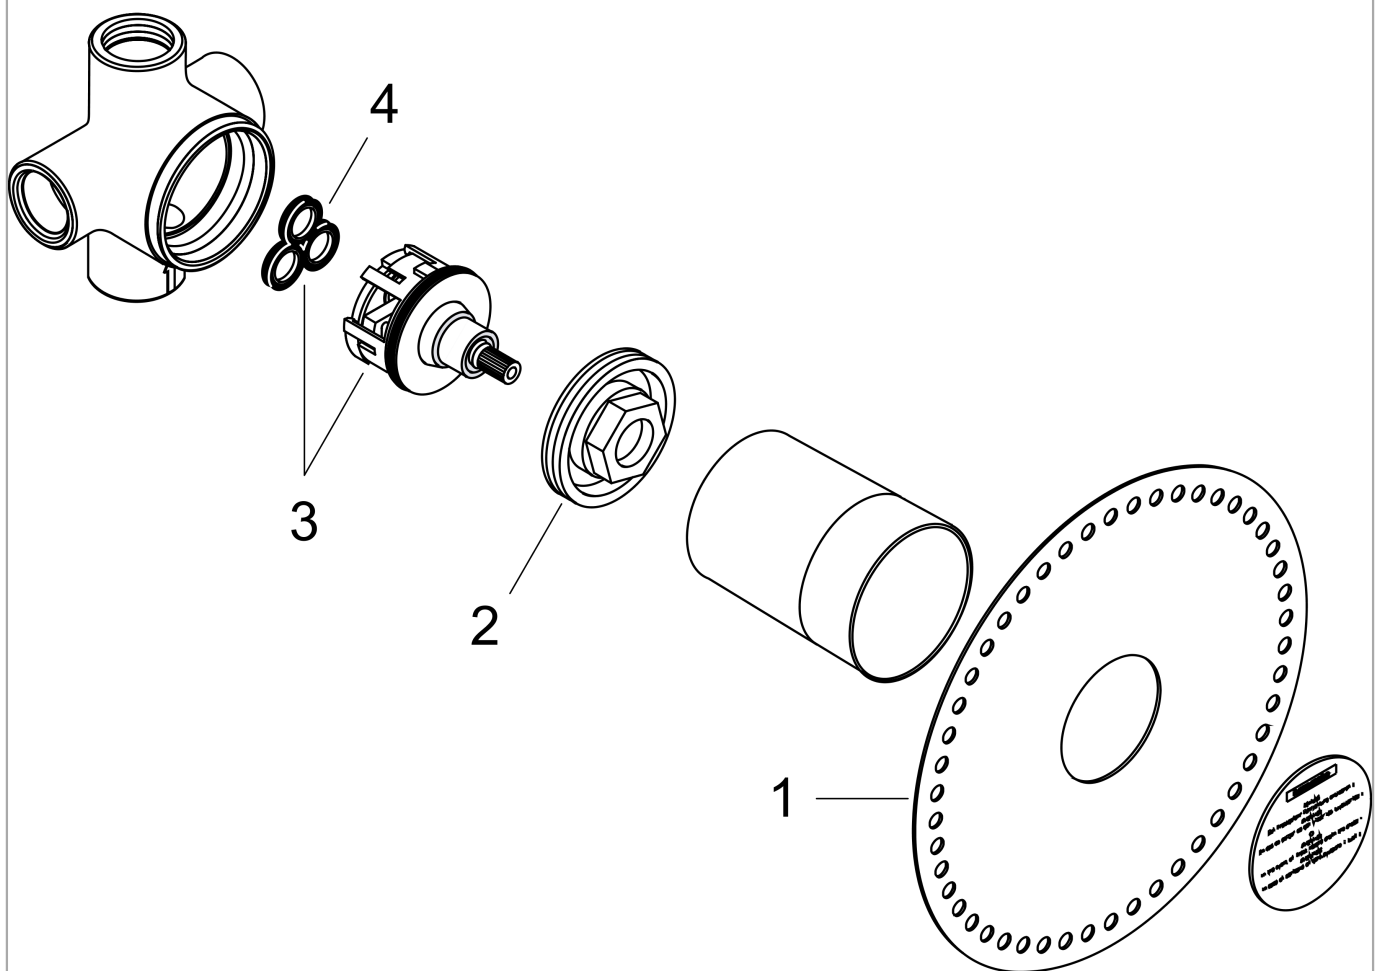

## Scale drawing

**Rough, Quattro 3-Way Diverter, 3/4"**  
Finishes : n.a. Part no. : 15930181

## Exploded drawing

Year of production: >09/09

**Rough, Quattro 3-Way Diverter, 3/4"**  
 Finishes : n.a. Part no. : **15930181**

## Spare parts list

Year of production: >09/09

Pos.	Description	Part no.	Price	PU
1	diverter unit	96604000	-	1
2	nut	97550000	-	1
3	sealing set	98798000	-	1
4	sealing foil	96493000	-	1
a	extension 25 mm	96370000	-	1