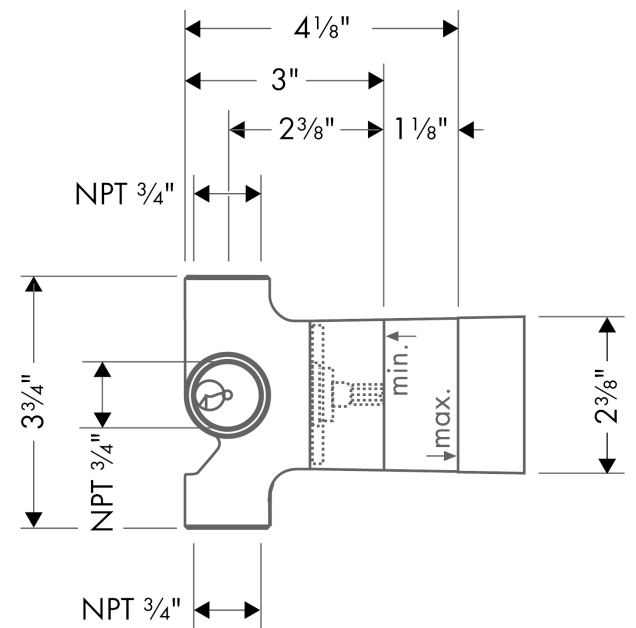

## Scale drawing

**Rough, Quattro 3-Way Diverter, 3/4"**  
Finishes : n.a. Part no. : 15930181

## Exploded drawing

Year of production: >09/09

**Rough, Quattro 3-Way Diverter, 3/4"**  
 Finishes : n.a. Part no. : **15930181**