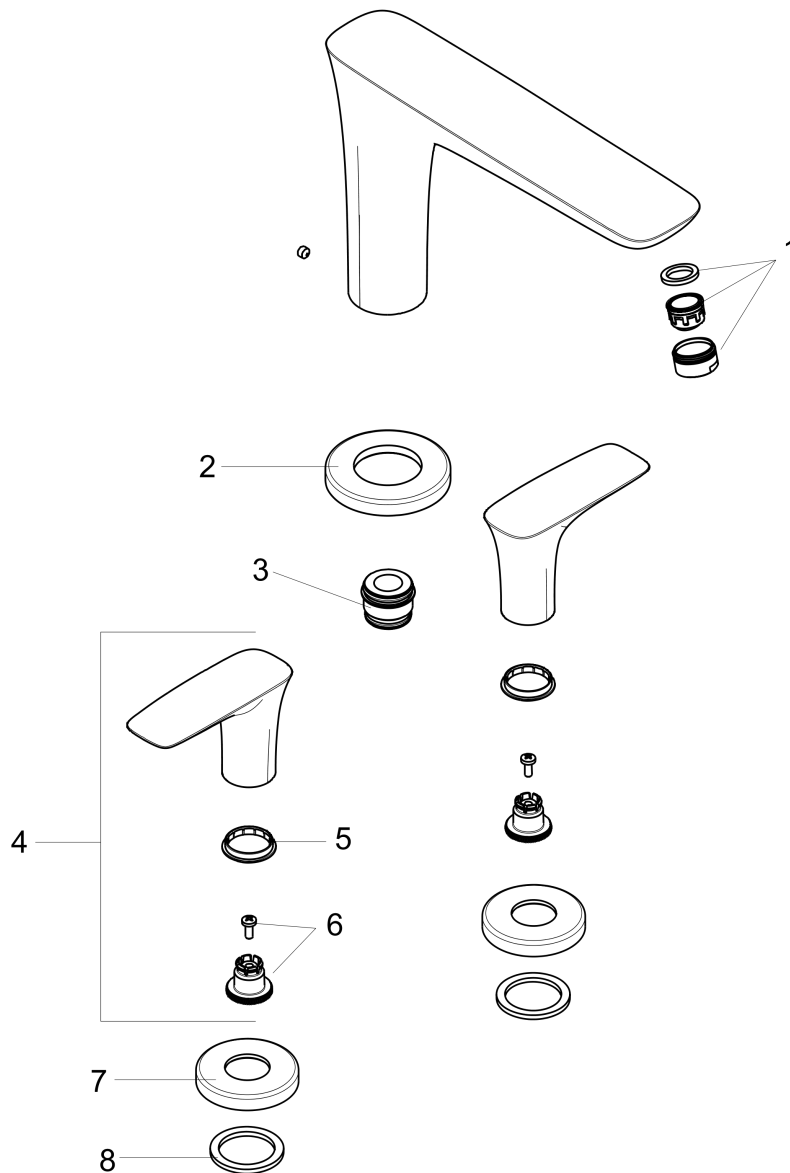

#### Product image

#### Scale drawing

PuraVida

PuraVida 3-Hole Roman Tub Set Trim

Finishes : **White/Chrome** Part no. : **15440401**

## Exploded drawing

Year of production: >02/11

**PuraVida**

**PuraVida 3-Hole Roman Tub Set Trim**

Finishes : **White/Chrome** Part no. : **15440401**

**Spare parts list**

Year of production: >02/11

Pos.	Description	Part no.	Price	PU
1	aerator swivelling M24x1 (30 l/min)	95565000	-	1
2	escutcheon Ø 70 mm	97779000	-	1
3	adapter for spout	88512000	-	1
4	handle	95818400	-	1
5	set of color-rings cold / hot water	95819000	-	1
6	handle fixing set	94184000	-	1
7	escutcheon	31098000	-	1
8	flat seal	98749000	-	1