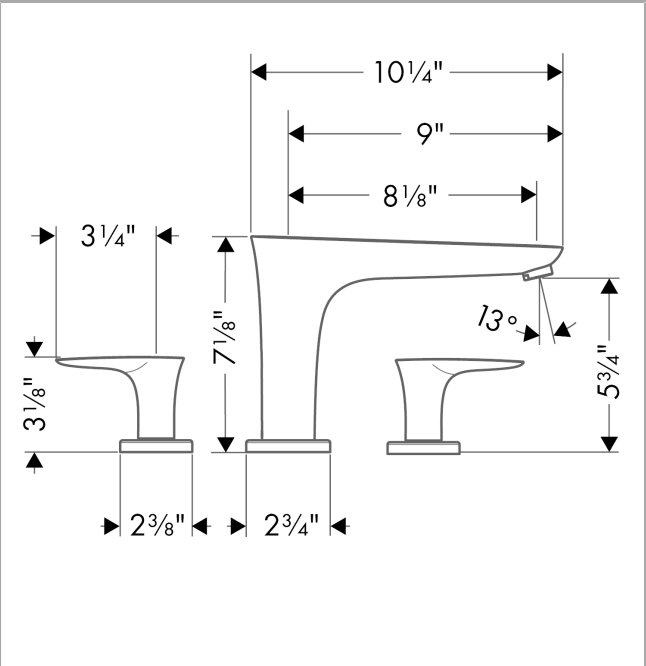

Scale drawing