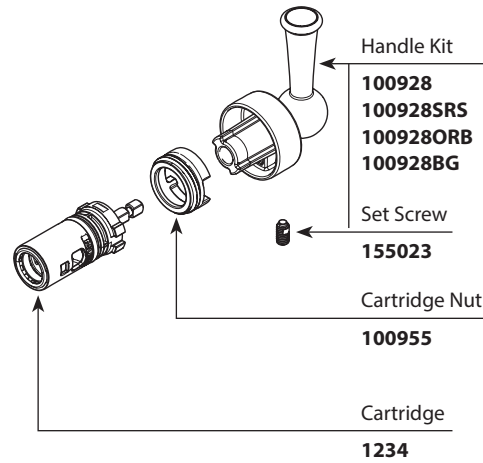

## Illustrated Parts

### SIP™ Traditional Beverage Faucet

MODEL	HANDLE	FINISH
S5510	Lever	Chrome
S5510SRS	Lever	Spot Resist Stainless
S5510ORB	Lever	Oil Rubbed Bronze
S5510BG	Lever	Brushed Gold

Spout Kit

- 100896** Chrome
- 100896SRS** Spot Resistance Stainless
- 100896ORB** Oil Rubbed Bronze
- 100896BG** Brushed Gold

Handle Kit

- 100928** Chrome
- 100928SRS** Spot Resistance Stainless
- 100928ORB** Oil Rubbed Bronze
- 100928BG** Brushed Gold

Set Screw

**155023**

Cartridge Nut

**100955**

Cartridge

**1234**