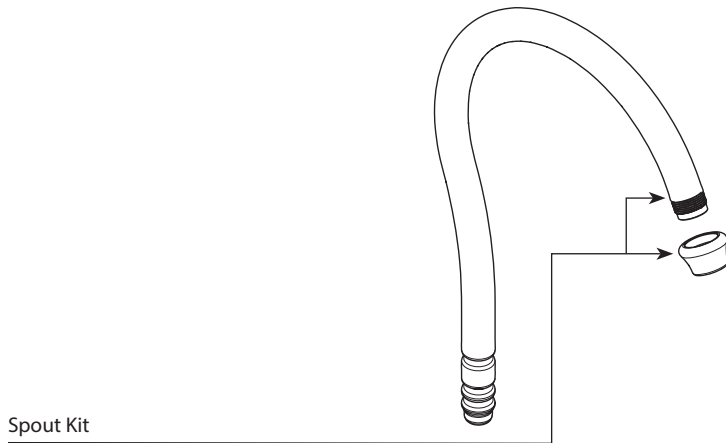

■ Order by Part Number

## Illustrated Parts

### SIP™ Traditional Beverage Faucet

MODEL	HANDLE	FINISH
S5510	Lever	Chrome
S5510SRS	Lever	Spot Resist Stainless
S5510ORB	Lever	Oil Rubbed Bronze
S5510BG	Lever	Brushed Gold

Spout Kit

- 100896** Chrome
- 100896SRS** Spot Resistance Stainless
- 100896ORB** Oil Rubbed Bronze
- 100896BG** Brushed Gold