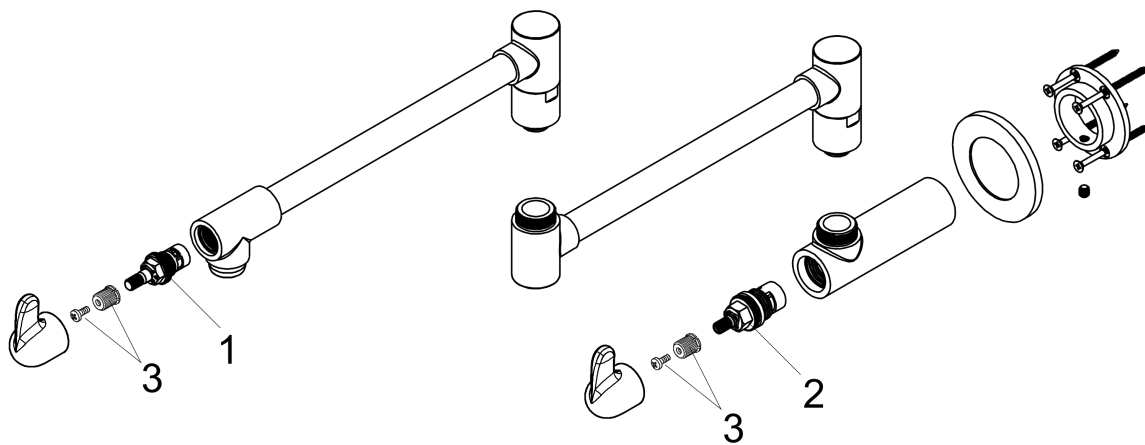

Allegro E
Allegro E Pot Filler, Wall-Mounted
Finishes : **Chrome**   Part no. : **04059000**

Exploded drawing

Year of production: >06/08

Allegro E

Allegro E Pot Filler, Wall-Mounted

Finishes : **Chrome**   Part no. : **04059000**

Spare parts list

Year of production: >06/08

Pos.	Description	Part no.	Price	PU
1	shut off unit	88789000	-	1
2	shut off unit	88790000	-	1
3	handle fixing set	98932000	-	1