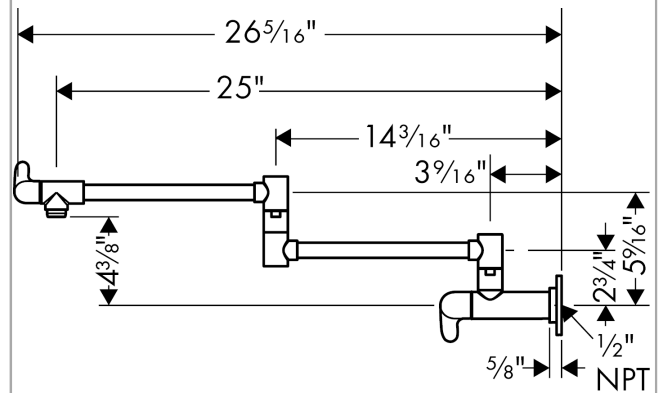

Scale drawing